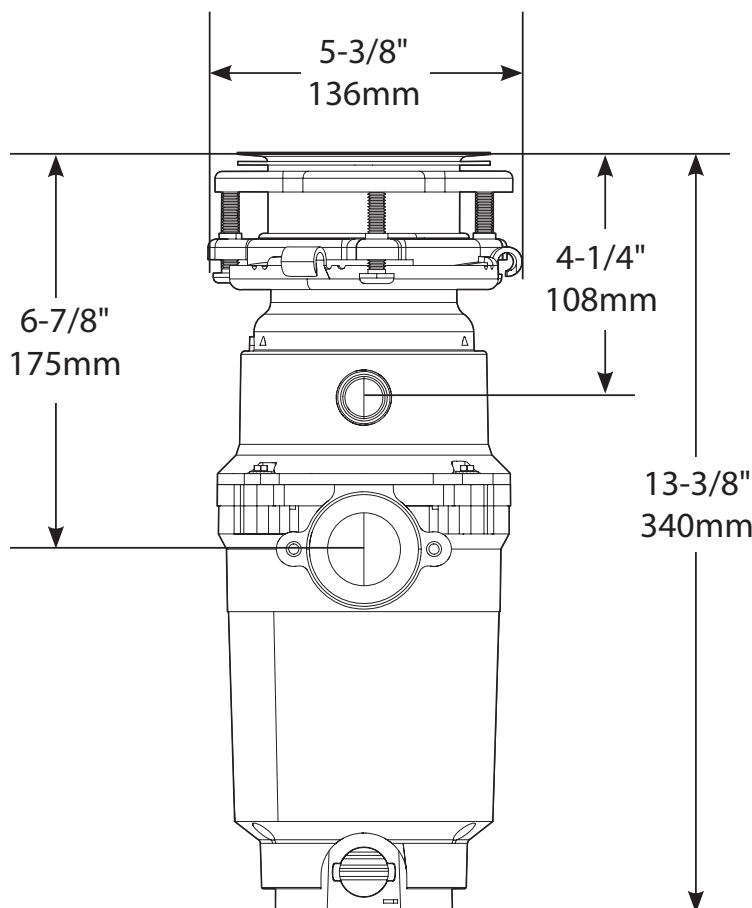

### Critical Dimensions

Specification Detail	
Horsepower	1/3 HP
Feed Type	Continuous
On/Off Controls	Wall Switch
Motor Type	Permanent Magnet Motor
RPM (Revolutions Per Minute)	1900
Weight	7.75 lbs. / 3.5 kg
Volts	115
Hz/Amps	60/4.5
Drain Connection Size	1 1/2" / 38mm
Dishwasher Connection Size	7/8" / 22mm
Maximum Sink Thickness	1/2" / 13mm
Sink Drain Flange Finish	Polished Stainless Steel
Grind Component Material	Galvanized Steel
Grind Chamber Material	Corrosion Proof Glass Filled Polyester and Nylon