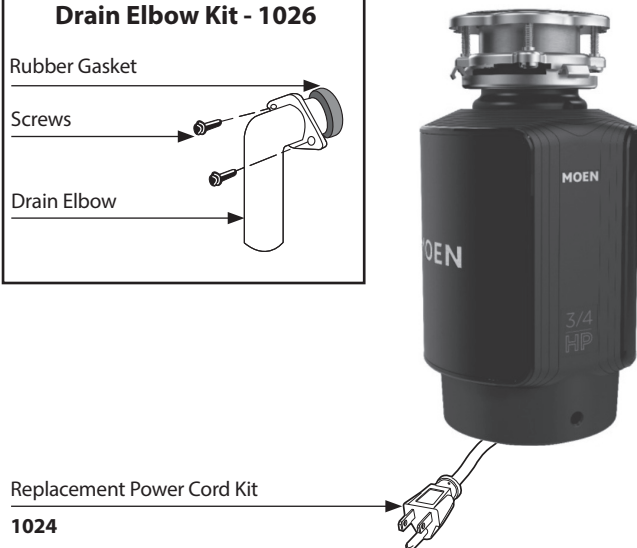

Garbage Disposals

MODEL   GX75c

Other Available Accessories

Air Switch Remote Controller

- Installs into existing sink hole to operate disposer with plunger air switch.
- Perfect application for island countertops or where electrical switch is unavailable.
- No wiring connections or code restrictions.

Air Switch Base Unit	
Air Switch Remote Controller	ARC-4200
Additional Air Switch Button Finish Options:	
Chrome	AS-4201-CH
Satin Nickel	AS-4201-SN
Polished Brass	AS-4201-BR
White	AS-4201-WH
Almond	AS-4201-AL
Biscuit	AS-4201-BIS

Optional: