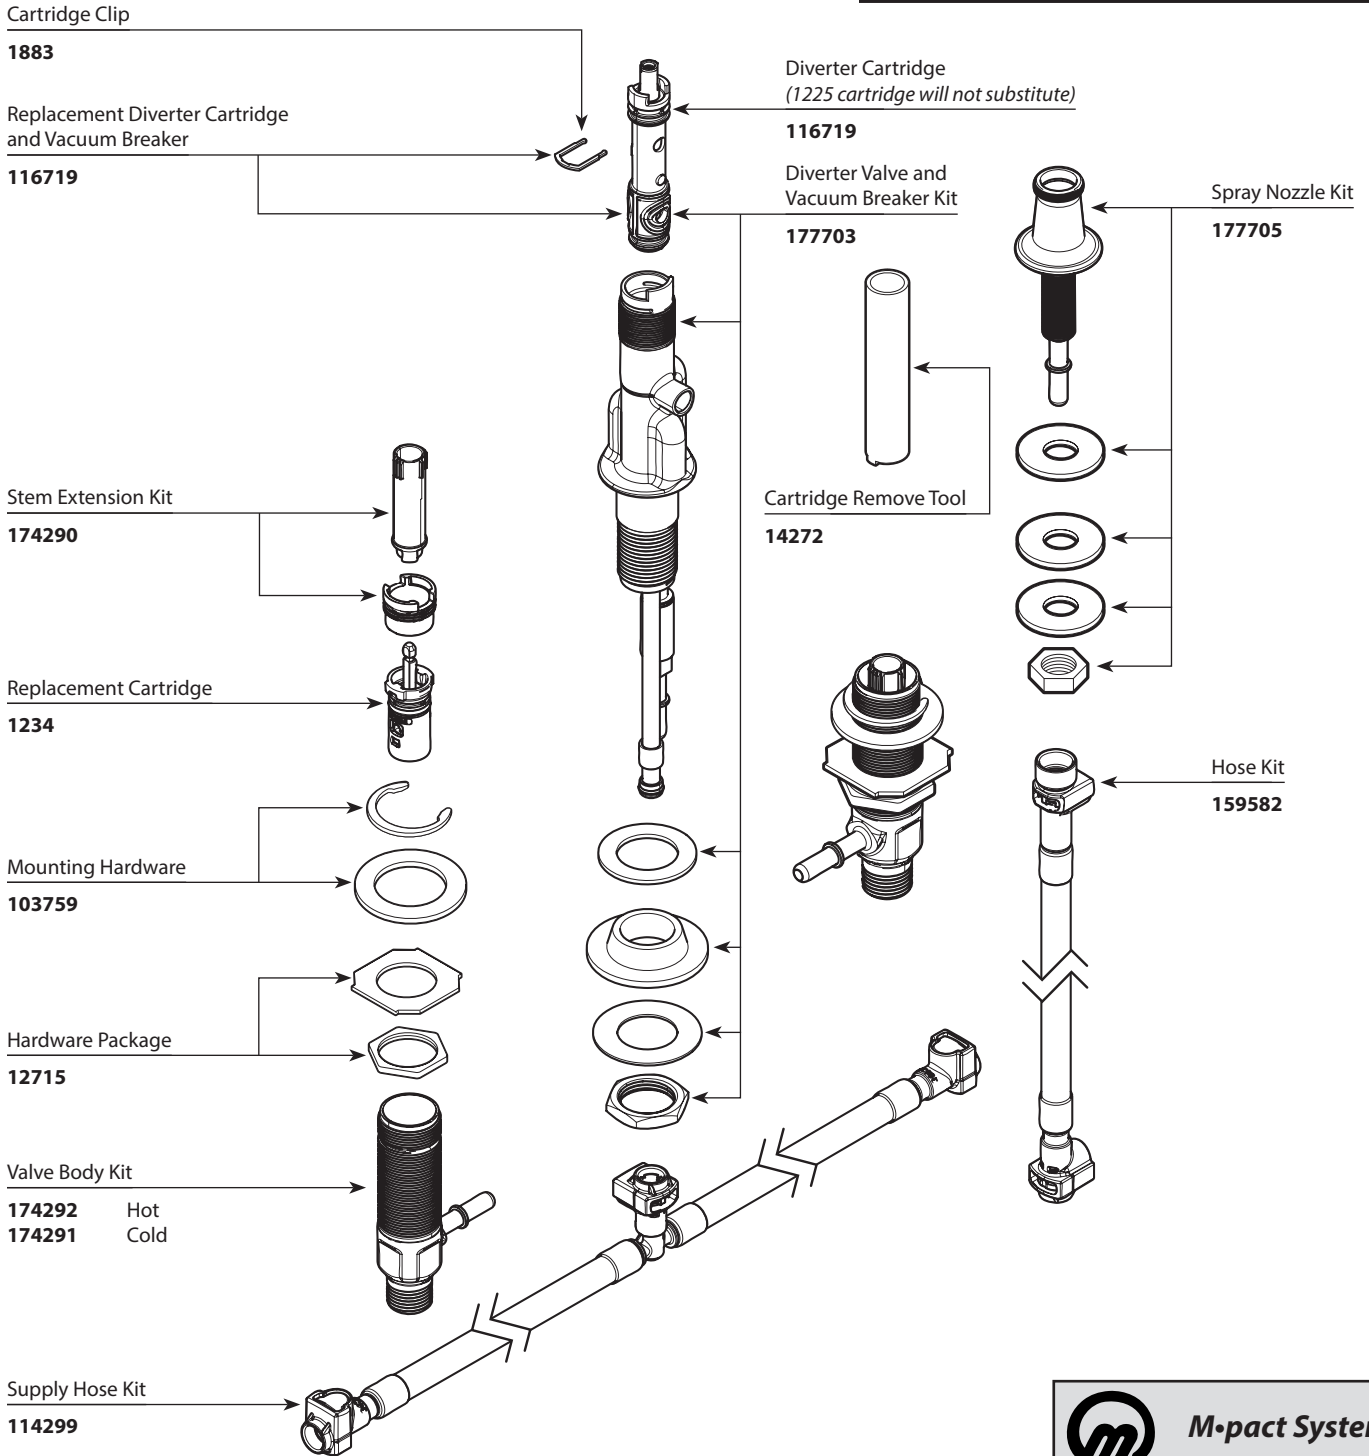

Buy it for looks. Buy it for life.®

Illustrated Parts

■ Order by Part Number

M•PACT VALVE	
Widespread Bidet Rough-in Valve	
MODEL	PACK TYPE
9265	Single