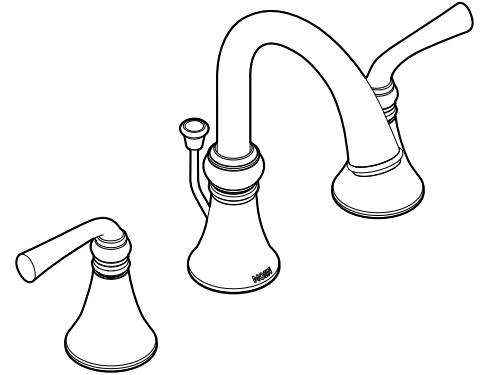

Buy it for looks. Buy it for life.®

Specifications

DESCRIPTION

- Duralock quick connect installation
- Metal construction with various finishes identified by suffix
- 1/2" IPS connections
- Includes non-metal pop-up waste assembly

- 1224 cartridge design
- Nonmetallic and stainless steel material

STANDARDS

- Third party certified to WaterSense®, ASME A112.18.1/CSA B125.1, and all applicable requirements referenced therein including NSF 61/9
- Contains no more than 0.25% weighted average lead content
- Complies with California Proposition 65 and with the Federal Safe Drinking Water Act

- **ADA**  for lever handles

WARRANTY

- Lifetime limited warranty against leaks, drips and finish defects to the original consumer purchaser
- 5 year warranty if used in commercial installations

WETHERLY™ Two-Handle Widespread Lavatory Faucet

Models: 84855 series

NOTE: SPOUT INSTALLS THROUGH 1-1/8" MIN. DIA. HOLE. VALVES INSTALL THROUGH 1-1/8" MIN. DIA. HOLE.

FOR MORE INFORMATION CALL: 1-800-BUY-MOEN

www.moen.com