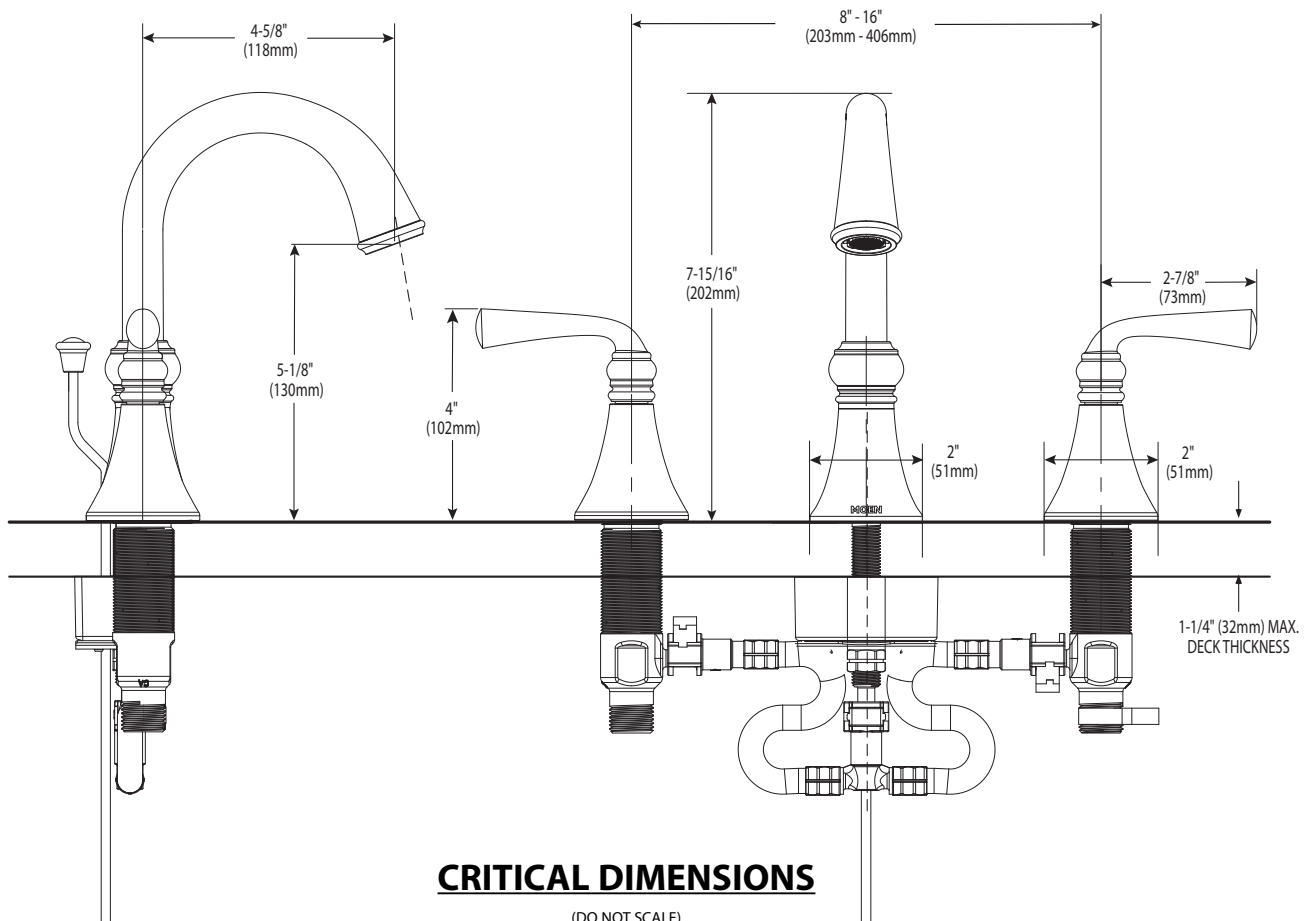

Buy it for looks. Buy it for life.®

Specifications

DESCRIPTION

- Duralock quick connect installation
- Metal construction with various finishes identified by suffix
- 1/2" IPS connections
- Includes non-metal pop-up waste assembly

Models: 84855 series

NOTE: SPOUT INSTALLS THROUGH 1-1/8" MIN. DIA. HOLE. VALVES INSTALL THROUGH 1-1/8" MIN. DIA. HOLE.

FOR MORE INFORMATION CALL: 1-800-BUY-MOEN

www.moen.com