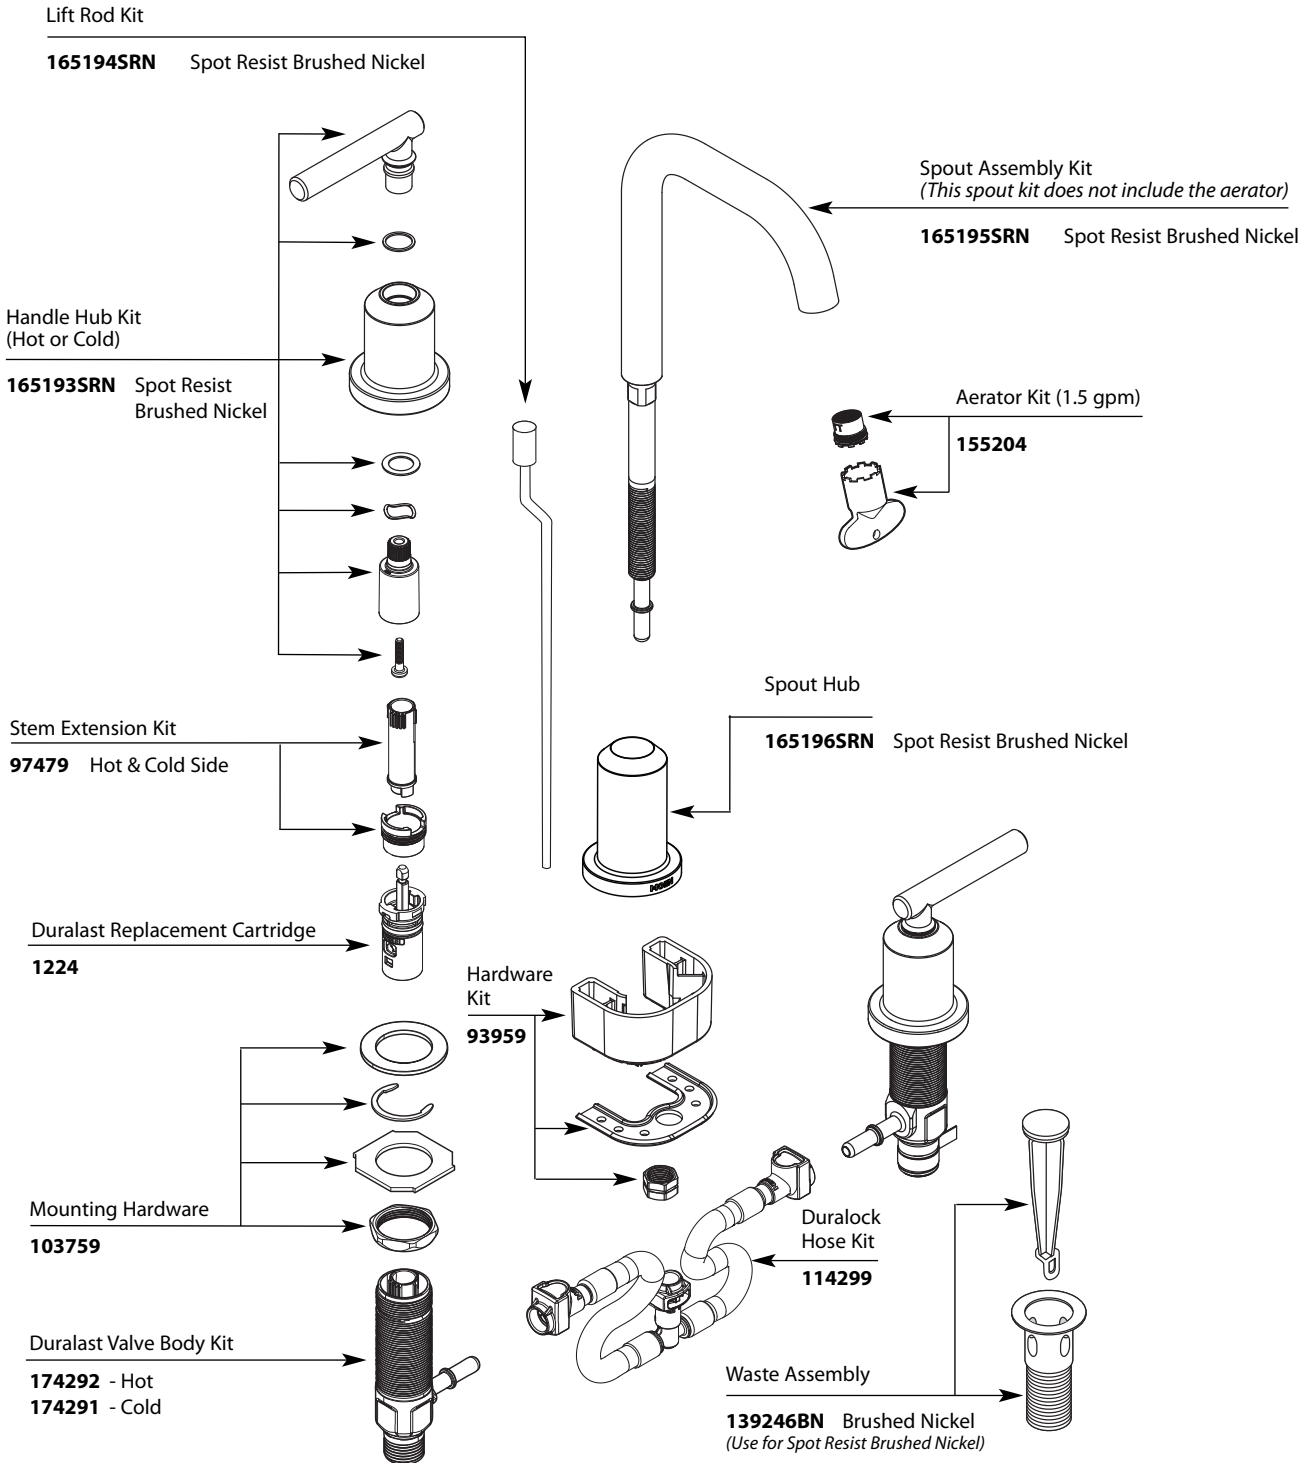

Buy it for looks. Buy it for life.®

■ Order by Part Number

There is more than 1 version of this model.
Page down to identify the version you have.

Illustrated Parts

GIBSON®		
Two-Handle Widespread Lavatory Faucet		
MODEL	HANDLE	FINISH
84229SRN	Lever	Spot Resist Brushed Nickel

Buy it for looks. Buy it for life.®

Illustrated Parts

■ Order by Part Number

GIBSON®		
Two-Handle Widespread Lavatory Faucet		
MODEL	HANDLE	FINISH
84229SRN	Lever	Spot Resist Brushed Nickel