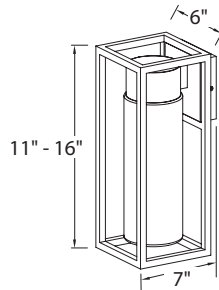

STRUCTURE – model: WS-W54

LED Outdoor

Fixture Type:

Catalog Number:

Project: _____

Location: _____

PRODUCT DESCRIPTION

A refreshing look for refined tastes. A raindrop glass cylinder suspended within an architectural frame. Beautifully illuminated with LED down lighting for a magical appearance of crystallized effervescence. Dark sky orientation preserves observation of star filled skies.

ORDER NUMBER

Model	Width	Watt	LED Lumens	Delivered Lumens	Finish
WS-W54	11	11W	915	530	BK Black
	16	11W	915	525	

REPLACEMENT GLASS

Model	Fixture
RPL-GLA-5411	WS-W5411
RPL-GLA-5416	WS-W5416

WS-W54 - **BK**