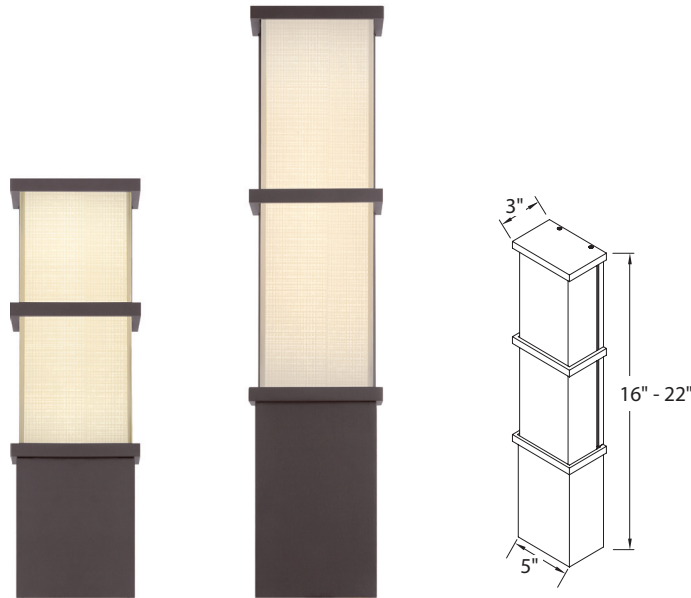

# ELEVATION – model: WS-W52

LED Outdoor

Fixture Type:

Catalog Number:

Project: \_\_\_\_\_

Location: \_\_\_\_\_

## PRODUCT DESCRIPTION

Zen architecture. A sectional profile enhances the precisely drawn structural elements of the design. Silk-screened linen on glass diffuses soft ambient light while a down light delivers illumination for pathways in an all LED design. Perfectly adorns entries, columns or walls in luxury resorts, restaurants and dwellings.

## FEATURES

- CEC Title 24 Compliant
- IP44 rated - Wet location listed
- ETL & cETL listed
- ADA compliant, low profile design
- Mitered glass - screen linen white
- Replaceable LED module
- No transformer or driver required
- **80,000 hour rated life**
- **Color Temp: 3000K**
- **CRI: 90**

## SPECIFICATIONS

**Construction:** Aluminum with silk-screened linen on mitered glass

**Light Source:** High output LED

**Dimming:** Dims to 10% with an electronic low voltage (ELV) dimmer

**Mounting:** Mounts directly to junction box