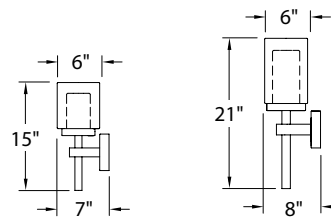

Fixture Type:

Catalog Number:

Project: _____

Location: _____