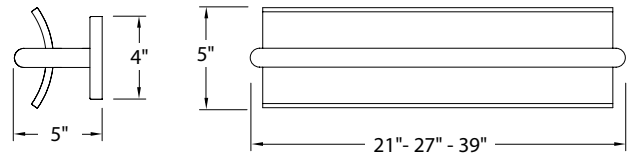

VETRI- model: WS-39

LED Vanity/Sconce Luminiare

Fixture Type:

Catalog Number:

Project: _____

Location: _____

PRODUCT DESCRIPTION

Featuring stunning Piastra style glass, hand formed using techniques that date back to the 13th century. A clever indirect application of powerful LEDs in a linear format brings out sparkling highlights in the spaghetti glass texture while providing strong ambient illumination. Vetri's curvilinear profile will turn any bath or hotel corridor into an eye-popping experience.

- Construction:** Aluminum with Piastra hand made glass.
- Power:** Transformer located in outlet box. 120V input.
- Light Source:** High output LED.
- Dimming:** Dims to 10% with an electronic low voltage (ELV) dimmer.
- Mounting:** Mounts directly to junction box.
- Finish:** Brushed Aluminum (AL).
- Standards:** Damp location listed.
- Installation:** Requires Transformer to be recessed within the junction box.