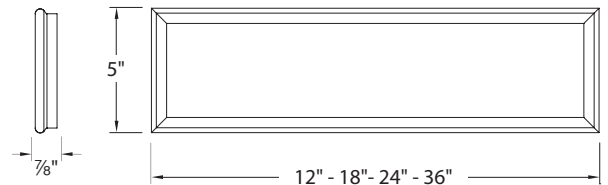

### PRODUCT DESCRIPTION

Marvel at this ultra-thin sconce and vanity light collection which adapts the latest technology from the television and display industry, to create phenomenal light output from a half inch deep luminaire. The amazing uniform light is free from glare, hot spots and color-over-angle changes. Place above or alongside a mirror for a modern geometric display of two-dimensional rectilinear forms. Create a dramatic display of wall art with an arrangement of these modular units.