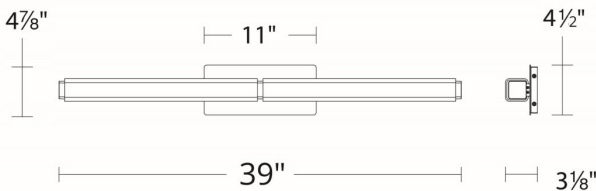

Project:

Location:

Fixture Type:

Catalog Number:

AVAILABLE FINISHES:

Vogue

WS-3139

PRODUCT DESCRIPTION

What's in Vogue right now? Just some of the most powerful LEDs in the industry, along with mouth-blown etched opal glass and expertly crafted hardware. With its wide variety of sizes and luminaire options, Vogue slips into transitional, contemporary and urban industrial decor plans with ease.

FEATURES

- 277V option available for special order.
- ACLED driverless technology
- Mouth-blown opal glass diffuser
- Built in color temperature adjustability. Switch from 2700K/3000K/3500K
- Option to pre-select color temperature or adjust in the field

SPECIFICATIONS

Rated Life	50,000 Hours
Standards	ETL, cETL, Damp Location Listed, Title 24 JA8: 2019 Compliant
Input	120 VAC, 50/60Hz
Dimming	ELV
Mounting	Can be mounted on wall in all orientations
Color Temp	2700K, 3500K, 3000K
CRI	90
Construction	Aluminum hardware, mouth-blown opal glass diffuser

REPLACEMENT PARTS

RPL-GLA-3120 - Glass

WS-3139

Model & Size	Color Temp	Finish	LED Watts	LED Lumens	Delivered Lumens
WS-3139 39"	2700K	BN Brushed Nickel	66.2W	5574	4364
	2700K	BR Brushed Brass	66.2W	5574	4364
	2700K	BZ Bronze	66.2W	5574	4364
	2700K	CH Chrome	66.2W	5574	4364
	3500K	BN Brushed Nickel	66.2W	5574	4364
	3500K	BR Brushed Brass	66.2W	5574	4364
	3500K	BZ Bronze	66.2W	5574	4364
	3500K	CH Chrome	66.2W	5574	4364
	3000K	BN Brushed Nickel	66.2W	5574	4364
	3000K	BR Brushed Brass	66.2W	5574	4364
	3000K	BZ Bronze	66.2W	5574	4364
	3000K	CH Chrome	66.2W	5574	4364

Example: **WS-3139-CH**

•For 277V special order, add an "F" before the finish: WS-3139F-CH

For custom requests please contact customs@modernforms.com