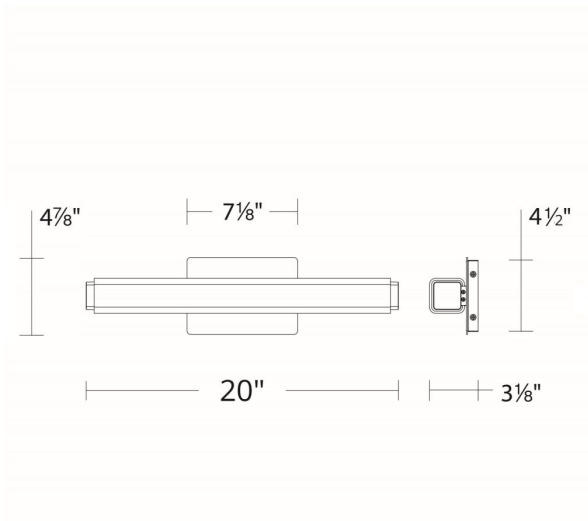

**SPECIFICATIONS**

<b>Rated Life</b>	50,000 Hours
<b>Standards</b>	ETL, cETL,Damp Location Listed,Title 24 JA8: 2019 Compliant
<b>Input</b>	120 VAC,50/60Hz
<b>Dimming</b>	ELV
<b>Mounting</b>	Can be mounted on wall in all orientations
<b>Color Temp</b>	3000K,3500K,2700K
<b>CRI</b>	90
<b>Construction</b>	Aluminum hardware, mouth-blown opal glass diffuser