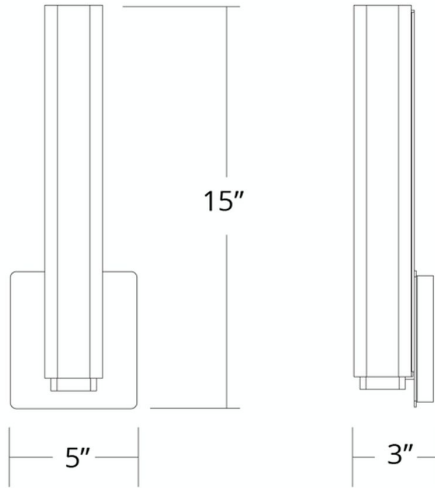

Project:

Location:

Fixture Type:

Catalog Number:

AVAILABLE FINISHES:

Vogue

WS-3115

PRODUCT DESCRIPTION

What's in Vogue right now? Just some of the most powerful LEDs in the industry, along with mouth-blown etched opal glass and expertly crafted hardware. With its wide variety of sizes and luminaire options, Vogue slips into transitional, contemporary and urban industrial decor plans with ease.

FEATURES

- 277V option available for special order.
- ACLED driverless technology
- Mouth-blown opal glass diffuser
- Built in color temperature adjustability. Switch from 2700K/3000K/3500K
- Option to pre-select color temperature or adjust in the field

SPECIFICATIONS

Rated Life	54000 Hours
Standards	ETL, cETL,Damp Location Listed,Title 24 JA8: 2019 Compliant
Input	120 VAC,50/60Hz
Dimming	ELV
Mounting	Can be mounted on wall vertically or upside down
Color Temp	2700K,3000K,3500K
CRI	90
Construction	Aluminum hardware, mouth-blown opal glass diffuser

WS-3115

REPLACEMENT PARTS

RPL-GLA-3115 - Glass

Model & Size	Color Temp	Finish	LED Watts	LED Lumens	Delivered Lumens
WS-3115 15"	2700K	BN Brushed Nickel	23.3W	2295	1510
	2700K	BR Brushed Brass	23.3W	2295	1510
	2700K	BZ Bronze	23.3W	2295	1510
	2700K	CH Chrome	23.3W	2295	1510
	3500K	BN Brushed Nickel	23.3W	2295	1510
	3500K	BR Brushed Brass	23.3W	2295	1510
	3500K	BZ Bronze	23.3W	2295	1510
	3500K	CH Chrome	23.3W	2295	1510
	3000K	BN Brushed Nickel	23.3W	2295	1510
	3000K	BR Brushed Brass	23.3W	2295	1510
	3000K	BZ Bronze	23.3W	2295	1510
	3000K	CH Chrome	23.3W	2295	1510

Example: **WS-3115-CH**

•For 277V special order, add an "F" before the finish: WS-3115F-27-BN

For custom requests please contact customs@modernforms.com