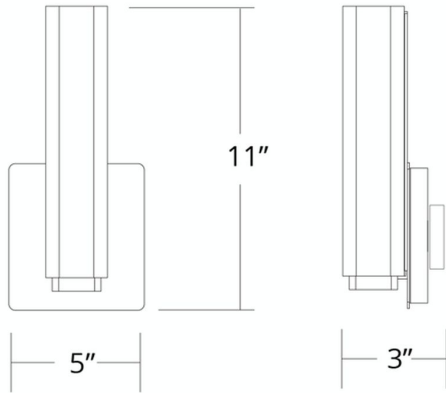

Project:

Location:

Fixture Type:

Catalog Number:

AVAILABLE FINISHES:

Vogue

WS-3111

PRODUCT DESCRIPTION

What's in Vogue right now? Just some of the most powerful LEDs in the industry, along with mouth-blown etched opal glass and expertly crafted hardware. With its wide variety of sizes and luminaire options, Vogue slips into transitional, contemporary and urban industrial decor plans with ease.

FEATURES

- 277V option available for special order.
- ACLED driverless technology
- Mouth-blown opal glass diffuser
- Built in color temperature adjustability. Switch from 2700K/3000K/3500K
- Option to pre-select color temperature or adjust in the field

SPECIFICATIONS

Rated Life	54000 Hours
Standards	ETL, cETL,Damp Location Listed,Title 24 JA8: 2019 Compliant
Input	120 VAC,50/60Hz
Dimming	ELV
Mounting	Can be mounted on wall vertically or upside down
Color Temp	3000K,3500K,2700K
CRI	90
Construction	Aluminum hardware, mouth-blown opal glass diffuser

WS-3111

REPLACEMENT PARTS

RPL-GLA-3111 - Glass

Model & Size	Color Temp	Finish	LED Watts	LED Lumens	Delivered Lumens
WS-3111 11"	2700K	BN Brushed Nickel	15.9W	1474	948
	2700K	BR Brushed Brass	15.9W	1474	948
	2700K	BZ Bronze	15.9W	1474	948
	2700K	CH Chrome	16W	1474	948
	3500K	BN Brushed Nickel	16W	1474	948
	3500K	BR Brushed Brass	16W	1474	948
	3500K	BZ Bronze	16W	1474	948
	3500K	CH Chrome	16W	1474	948
	3000K	BN Brushed Nickel	16W	1474	948
	3000K	BR Brushed Brass	16W	1474	948
	3000K	BZ Bronze	16W	1474	948
	3000K	CH Chrome	16W	1474	948

Example: **WS-3111-CH**

•For 277V special order, add an "F" before the finish: WS-3111F-27-BN

For custom requests please contact customs@modernforms.com