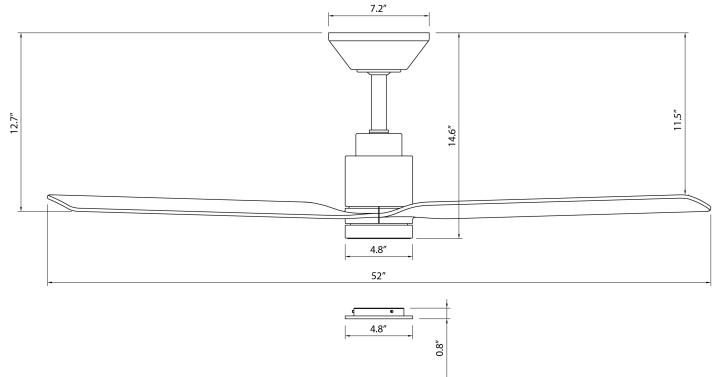

SMOOTH

FR-W2502-52L

52" Ceiling Fan

MODERN FORMS SMART FANS

PRODUCT DESCRIPTION

The Smooth ceiling fan combines minimalist design with modern functionality. Its sleek trio of blades features a gracefully curved detail where they connect to the housing, creating a seamless 52-inch sweep that exudes continuity and elegance. At the fan's center, an integrated LED light emits a warm glow through an opal lens, complementing its streamlined aesthetic. For non-illuminated use, an included cover provides a clean, finished look.

Example: **FR-W2502-52L-BZ**

- *Results may vary based on application and surroundings.
- *This fan comes uni-pack - blade select options are not available

SPECIFICATIONS

Construction:	Aluminum, ABS
Blade:	16° Pitch, 52" sweep
Downrod:	.75"W x 6"H included
Mounting Slope:	Up to 30°
Wire:	80"
Hanging Weight:	10.8 lbs
Total Power:	48W
Standards:	UL/cUL Wet Location listed, Title 24 JA8-2016 Compliant, Title 20, Energy Star rated
Motor Type:	108 x 20 sensorless DC motor