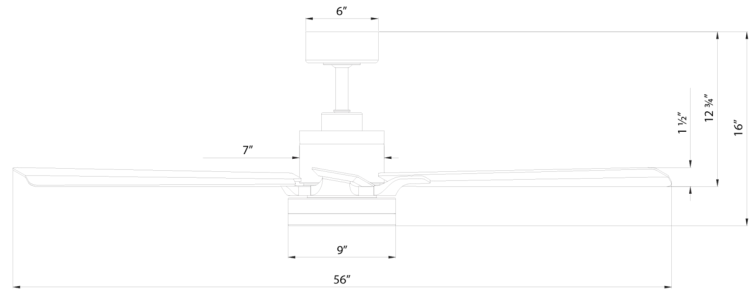

Radiant

FR-D2603-56L/A/C

56" Ceiling Fan

MODERN FORMS SMART FANS

PRODUCT DESCRIPTION

Modern Forms sets a new design standard with Radiant, a smart ceiling fan that redefines modern comfort through light, air, and artistry. Ambient up-lighting is seamlessly integrated into the design, marking a defining moment in ceiling fan innovation. Its advanced tunable LED system produces over 3000 lumens, creating a soft, architectural glow to illuminate the ceiling while a customizable downlight diffuser, available in alabaster, rippled acrylic, or crushed K5 crystal casts gentle radiance below.

FEATURES

- 6 fan speeds through both Summer and Winter Modes
- Silent DC motor
- Includes BT remote control (F4-RUCBT-WT)
- Optional wall control sold separately (F4-WUCBT-WT)
- Compatible with MyWAC app

AIRFLOW/ENERGY EFFICIENCY

Weighted-Average/High Airflow CFM:	5176/8042
Weighted-Average/High Energy Use (W):	26/36
Estimated Yearly Energy Cost ($):	7
Weighted-Average/High Efficiency (CFM/W):	199
Max RPM:	151

ORDER NUMBER

Model	Housing	Blade
FR-D2603-56L	MB <i>Matte Black</i>	DK <i>Distressed Koa</i>
	MB <i>Matte Black</i>	MB <i>Matte Black</i>
	MW <i>Matte White</i>	MW <i>Matte White</i>

Example: FR-D2603-56L-MW (Acrylic), FR-D2603-56A-MW (Alabaster), FR-D2603-56C-MW (K5 Crystal)

- *Results may vary based on application and surroundings.
- *This fan comes uni-pack - blade select options are not available

SPECIFICATIONS

Construction:	Aluminum, ABS
Blade:	10° Pitch, 56" sweep
Downrod:	3/4"W + 6"H included
Mounting Slope:	Up to 30°
Wire:	60" (with connectors)
Hanging Weight:	21 lbs
Total Power:	82W
Standards:	UL/cUL Wet Location listed, Title 24 JA8-2016 Compliant, Title 20, Energy Star rated
Motor Type:	153 x 20 sensorless DC motor

WIRELESS PERFORMANCE

Wi-Fi Range:	Up to 150 ft*
Bluetooth Range:	Up to 150 ft

LUMINAIRE PERFORMANCE

Light Source:	LED
Light Wattage:	30W
Lumens:	3749 - 3887 (Based on CCT)/2313
Dimming:	Integrated
CRI:	90
Color Temperature:	2700K, 3000K, 3500K 4000K, 5000K selectable/tunable
Rated Life:	50,000 hours

UPLIGHT PERFORMANCE

Light Wattage:	16W
Up Light Lumens:	898-1007 (Based on CCT)/770
Color Temperature:	2700K, 3000K, 3500K 4000K, 5000K selectable/tunable
Total Delivered Lumens:	3088 (up and down-light)

The Modern Forms app synchronizes seamlessly with smart home devices you already own

modernforms.com
Phone (800) 526.2588
Fax (800) 526.2585

Headquarters/Eastern Distribution Center
44 Harbor Park Drive
Port Washington, NY 11050

Central Distribution Center
1600 Distribution Ct
Lithia Springs, GA 30122

Western Distribution Center
1750 Archibald Avenue
Ontario, CA 91760