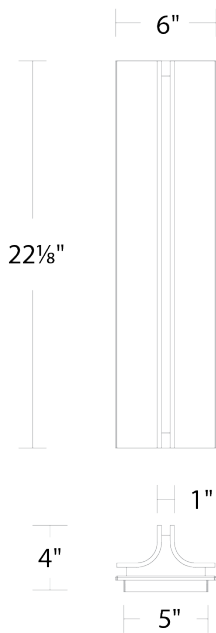

WS-82522
WS-W82522

Model & Size	Color Temp	Finish	LED Watts	LED Lumens	Delivered Lumens
WS-W82522 22"	2700K	BK Black	20.4W	1000	381
	3000K	BK Black	20.4W	1000	394
	3500K	BK Black	20.4W	1000	408
	4000K	BK Black	20.4W	1000	407

Example: **WS-W82522-40-BK**

For custom requests please contact customs@modernforms.com