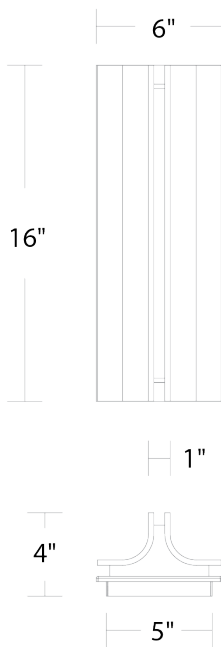

# Strait

WS-W82516

**PRODUCT DESCRIPTION**

The striking Strait wall sconce showcases two angled plates, elegantly divided by a white etched diffuser. Color temperature selectable LED light emanates outward in a clean, geometric glow, highlighting the fixture's modern design. Offered in both 16 and 22-inch sizes, Strait is finished in black.

WS-82516  
WS-W82516

Model & Size	Color Temp	Finish	LED Watts	LED Lumens	Delivered Lumens
WS-W82516 16"	2700K	BK Black	14.8W	800	231
	3000K	BK Black	14.8W	800	239
	3500K	BK Black	14.8W	800	248
	4000K	BK Black	14.8W	800	248