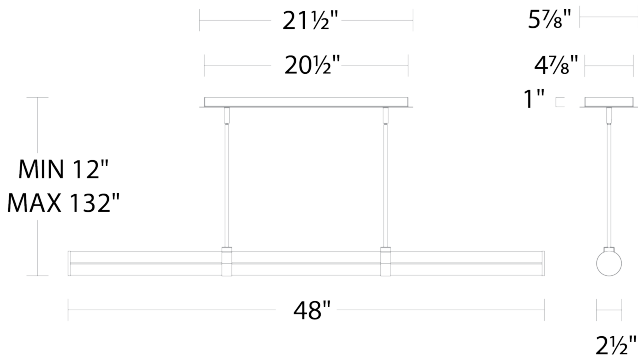

**REPLACEMENT PARTS**

- RPL-RODIN06-886-AB - 6" AB Replacement Rod
- RPL-RODIN12-886-AB - 12" AB Replacement Rod

PD-56448

Model & Size	Color Temp	Finish	LED Watts	LED Lumens	Delivered Lumens
PD-56448 48"	3000K	AB Aged Brass	40.7W	4696	2845