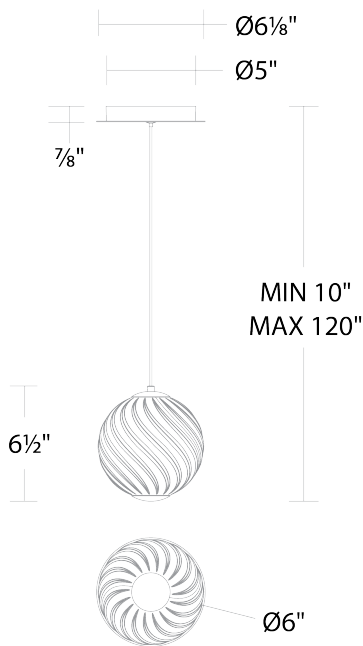

REPLACEMENT PARTS

- RPL-GLA-32507 - Glass
- HDW-HY25-MA - Hardware Pack

PD-32507

Model & Size	Color Temp	Finish	LED Watts	LED Lumens	Delivered Lumens	
PD-32507 7"	2700K	SM/AB	Smoke Glass/Aged Brass	7.8W	746	145
	2700K	SM/BN	Smoke Glass/Brushed Nickel	7.8W	746	145
	3000K	SM/AB	Smoke Glass/Aged Brass	7.8W	789	153
	3000K	SM/BN	Smoke Glass/Brushed Nickel	7.8W	789	153
	3500K	SM/AB	Smoke Glass/Aged Brass	7.8W	801	155
	3500K	SM/BN	Smoke Glass/Brushed Nickel	7.8W	801	155
	4000K	SM/AB	Smoke Glass/Aged Brass	7.8W	786	152
	4000K	SM/BN	Smoke Glass/Brushed Nickel	7.8W	786	152

Example: **PD-32507-40-SM/BN**

For custom requests please contact customs@modernforms.com