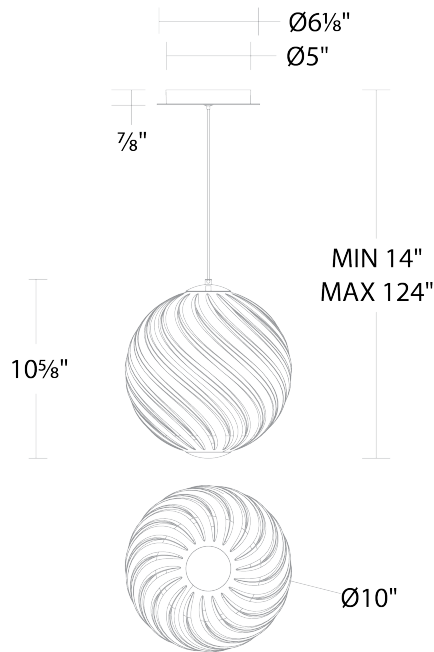

Image Coming Soon

Project:

Location:

Fixture Type:

Catalog Number:

AVAILABLE FINISHES:

Swirly

PD-32511

PRODUCT DESCRIPTION

A glass globe adorned with dynamic swirling contours combines color temperature selectable LED light and high style in the luxe Swirly pendant. The pendant's smoked glass orb is suspended from a simple cord and is capped with metal finished on either end for an elegant touch.

FEATURES

- Undulating smoked glass
- Spin-on round canopy with minimal hardware
- Thin, powered aircraft cables prove an ultra-clean look
- Built in color temperature adjustability. Switch from 2700K/3000K/3500K/4000K
- Driver concealed within the canopy

SPECIFICATIONS

Rated Life	50,000 Hours
Standards	ETL, cETL, Damp Location Listed
Input	120-277 VAC, 50/60Hz
Dimming	ELV: 100-10%, TRIAC: 100-10%
Color Temp	2700K, 3000K, 3500K, 4000K
CRI	90
Construction	Aluminum frame with mouth blown pattern clear and opal glass diffuser

REPLACEMENT PARTS

- RPL-GLA-32511 - Glass
- HDW-HY25-MA - Hardware Pack

PD-32511

Model & Size	Color Temp	Finish	LED Watts	LED Lumens	Delivered Lumens
PD-32511 11"	2700K	SM/AB	14.6W	1624	331
	2700K	SM/BN	14.6W	1624	331
	3000K	SM/AB	14.6W	1685	343
	3000K	SM/BN	14.6W	1685	343
	3500K	SM/AB	14.6W	1681	337
	3500K	SM/BN	14.6W	1681	337
	4000K	SM/AB	14.6W	1624	324
	4000K	SM/BN	14.6W	1624	324

Example: **PD-32511-40-SM/BN**

For custom requests please contact customs@modernforms.com