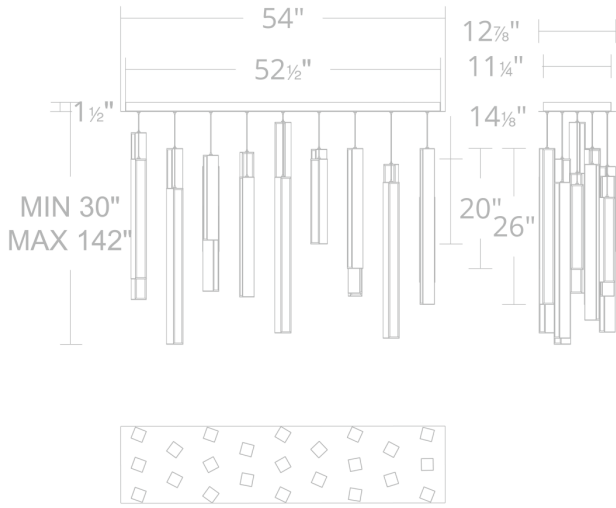

PD-64823L

Project: _____

Location: _____

Fixture Type: _____

Catalog Number: _____

AVAILABLE FINISHES:

Chaos

PD-64823L

PRODUCT DESCRIPTION

Like piano keys falling through the air, these pendants are installed in various arrangements to create an artful statement as well as deliver ample lighting to spaces throughout home or business.

FEATURES

- Driver concealed within the canopy
- Thin powered aircraft cables provide an ultra clean look for adjustable suspension height
- NEC CODE (314.24) requires ceiling outlet boxes in the U.S. support up to 50 lbs.
- This fixture in the 23 light format exceeds 50 lbs. and must be installed using a U.L. listed outlet box approved for up to 125 lbs. or supported independently of the outlet box

SPECIFICATIONS

Rated Life	50000 Hours
Standards	ETL, cETL,Damp Location Listed
Input	120-277V,50/60Hz
Dimming	ELV, 0-10V, TRIAC
Color Temp	3000K
CRI	90
Construction	Aluminum body with acrylic diffuser

Model & Size	Color Temp & CRI	Watt	Lumens	Finish
PD-64823L 54" - 23 Lights	3000K 90	200W	19210	BK/AB-BK Black/Aged Brass & Black

Example: **PD-64823L-BK/AB-BK**

For custom requests please contact customs@modernforms.com