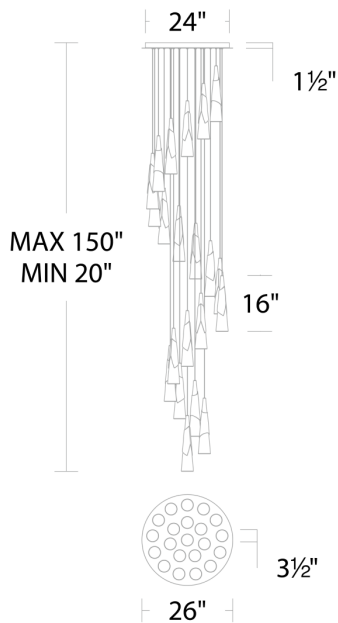

PD-44421R

Project: _____

Location: _____

Fixture Type: _____

Catalog Number: _____

AVAILABLE FINISHES:

Kilt

PD-44421R

PRODUCT DESCRIPTION

Hazy acrylic cones combine with crisp metal skirts on these pendants, which are installed on one canopy, creating an artful statement and delivering ample lighting to spaces throughout a home or business.

FEATURES

- Driver concealed within the canopy
- Artisan crafted hazy cloud acrylic
- Each unique piece lends itself to variations in milkyiness
- Thin powered aircraft cables provide an ultra clean look for adjustable suspension height
- Built in color temperature adjustability. Switch from 2700K/3000K/3500K/4000K
- Option to pre-select color temperature or adjust in the field
- NEC CODE (314.24) requires that ceiling outlet boxes in the U.S. support up to 50 lbs.
- This fixture in the 15 and 21 light format exceeds 50 lbs. and must be installed using a U.L. listed outlet box approved for up to 75 lbs. and 100 lbs. or supported independently of the outlet box

SPECIFICATIONS

Rated Life	50000 Hours
Standards	ETL, cETL,Damp Location Listed
Input	120-277V,50/60Hz
Dimming	ELV, 0-10V, TRIAC
Color Temp	2700K/3000K/3500K/4000K
CRI	90
Construction	Bent metal frame with decorative acrylic shade

Model & Size	Color Temp & Watt	Lumens	Finish
PD-44421R 26" - 21 Lights	CRI		
	2700K/3000K/	9060 9060	AB Aged Brass BK Black
	90		
	2700K/3000K/		
	90		

Example: **PD-44421R-BK**

For custom requests please contact customs@modernforms.com