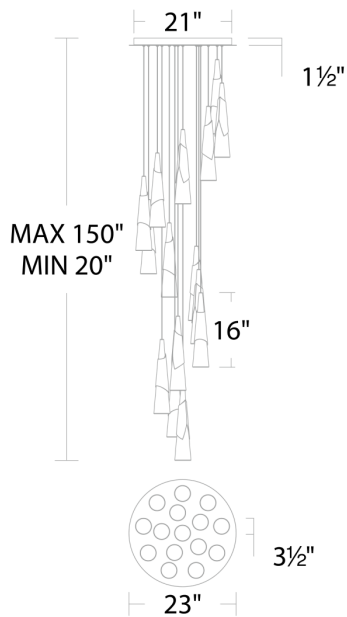

PD-44415R

Project: _____

Location: _____

Fixture Type: _____

Catalog Number: _____

AVAILABLE FINISHES:

Kilt

PD-44415R

PRODUCT DESCRIPTION

Hazy acrylic cones combine with crisp metal skirts on these pendants, which are installed on one canopy, creating an artful statement and delivering ample lighting to spaces throughout a home or business.

FEATURES

- Driver concealed within the canopy
- Artisan crafted hazy cloud acrylic
- Each unique piece lends itself to variations in milkyiness
- Thin powered aircraft cables provide an ultra clean look for adjustable suspension height
- Built in color temperature adjustability. Switch from 2700K/3000K/3500K/4000K
- Option to pre-select color temperature or adjust in the field
- NEC CODE (314.24) requires that ceiling outlet boxes in the U.S. support up to 50 lbs.
- This fixture in the 15 and 21 light format exceeds 50 lbs. and must be installed using a U.L. listed outlet box approved for up to 75 lbs. and 100 lbs. or supported independently of the outlet box

SPECIFICATIONS

Rated Life	50000 Hours
Standards	ETL, cETL,Damp Location Listed
Input	120-277V,50/60Hz
Dimming	ELV, 0-10V, TRIAC
Color Temp	2700K/3000K/3500K/4000K
CRI	90
Construction	Bent metal frame with decorative acrylic shade

Model & Size	Color Temp & Watt	Lumens	Finish
PD-44415R 23" - 15 Lights	2700K/3000K/ 90	118.4W 118.4W	6439 6439
	2700K/3000K/ 90		
	2700K/3000K/ 90		
	2700K/3000K/ 90		

Example: **PD-44415R-BK**

For custom requests please contact customs@modernforms.com