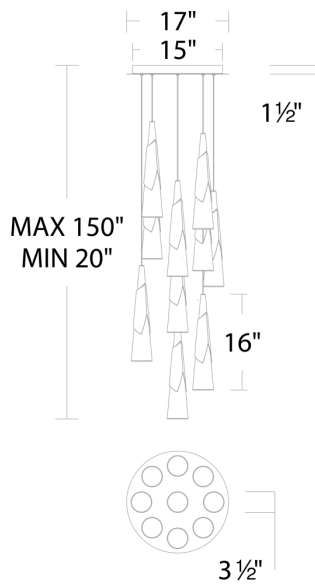

PD-44409R

Project:

Location:

Fixture Type:

Catalog Number:

AVAILABLE FINISHES:

Kilt

PD-44409R

PRODUCT DESCRIPTION

Hazy acrylic cones combine with crisp metal skirts on these pendants, which are installed on one canopy, creating an artful statement and delivering ample lighting to spaces throughout a home or business.

FEATURES

- Driver concealed within the canopy
- Artisan crafted hazy cloud acrylic
- Each unique piece lends itself to variations in milkiness
- Thin powered aircraft cables provide an ultra clean look for adjustable suspension height
- Built in color temperature adjustability. Switch from 2700K/3000K/3500K/4000K
- Option to pre-select color temperature or adjust in the field

SPECIFICATIONS

Rated Life	50000 Hours
Standards	ETL, cETL,Damp Location Listed
Input	120-277V,50/60Hz
Dimming	ELV, 0-10V, TRIAC
Color Temp	2700K/3000K/3500K/4000K
CRI	90
Construction	Bent metal frame with decorative acrylic shade

Model & Size	Color Temp & CRI	Watt	Lumens	Finish
PD-44409R 17" - 9 Lights	2700K/3000K/	70.1W	4024	AB Aged Brass
	90	70.1W	4024	BK Black
	2700K/3000K/			
	90			

Example: **PD-44409R-BK**

For custom requests please contact customs@modernforms.com