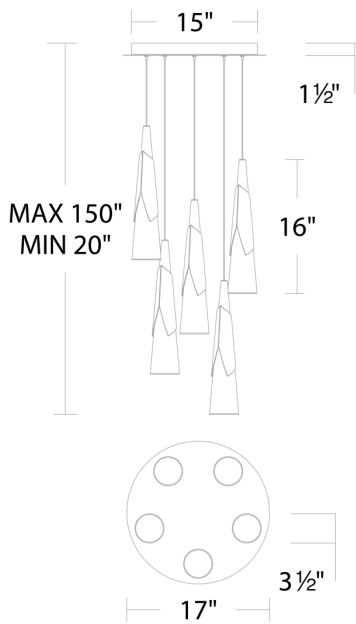

PD-44405R

Project:

Location:

Fixture Type:

Catalog Number:

AVAILABLE FINISHES:

Kilt

PD-44405R

PRODUCT DESCRIPTION

Hazy acrylic cones combine with crisp metal skirts on these pendants, which are installed on one canopy, creating an artful statement and delivering ample lighting to spaces throughout a home or business.

FEATURES

- Driver concealed within the canopy
- Artisan crafted hazy cloud acrylic
- Each unique piece lends itself to variations in milkiness
- Thin powered aircraft cables provide an ultra clean look for adjustable suspension height
- Built in color temperature adjustability. Switch from 2700K/3000K/3500K/4000K
- Option to pre-select color temperature or adjust in the field

SPECIFICATIONS

Rated Life	50000 Hours
Standards	ETL, cETL,Damp Location Listed
Input	120-277V,50/60Hz
Dimming	ELV, 0-10V, TRIAC
Color Temp	2700K/3000K/3500K/4000K
CRI	90
Construction	Bent metal frame with decorative acrylic shade

Model & Size	Color Temp & CRI	Watt	Lumens	Finish
PD-44405R 17" - 5 Lights	2700K/3000K/	38.7W	2173	AB Aged Brass
	90	38.7W	2173	BK Black
	2700K/3000K/			
	90			

Example: **PD-44405R-BK**

For custom requests please contact customs@modernforms.com