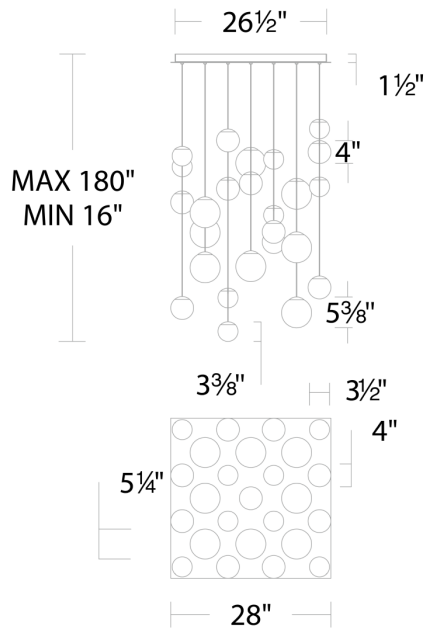

PD-34425S

Project:

Location:

Fixture Type:

Catalog Number:

AVAILABLE FINISHES:

Pisces

PD-34425S

PRODUCT DESCRIPTION

Embracing the art of light, a multitude of natural Spanish Alabaster orbs shimmer at different heights from a multi-point canopy, casting an entrancing celestial glow.

FEATURES

- Driver concealed within the canopy
- First class quality Spanish alabaster
- Natural alabaster with unique veining in each crafted piece
- Thin powered aircraft cables provide an ultra clean look for adjustable suspension height
- Built in color temperature adjustability. Switch from 2700K/3000K/3500K/4000K
- Option to pre-select color temperature or adjust in the field
- NEC CODE (314.24) requires that ceiling outlet boxes in the U.S. support up to 50 lbs.
- This fixture in the 25 and 41 light format exceeds 50 lbs. and must be installed using a U.L. listed outlet box approved for up to 100 and 150 lbs. or supported independently of the outlet box

SPECIFICATIONS

Rated Life	50000 Hours
Standards	ETL, cETL,Damp Location Listed
Input	120-277V,50/60Hz
Dimming	ELV, 0-10V, TRIAC
Color Temp	2700K/3000K/3500K/4000K
CRI	90
Construction	Spun aluminum frame with alabaster shade

Model & Size	Color Temp & CRI	Watt	Lumens	Finish
PD-34425S 28" - 25 Lights	2700K/3000K/	197W	8996	AB Aged Brass
	90	197W	8996	BK Black
	2700K/3000K/			
	90			

Example: **PD-34425S-BK**

For custom requests please contact customs@modernforms.com