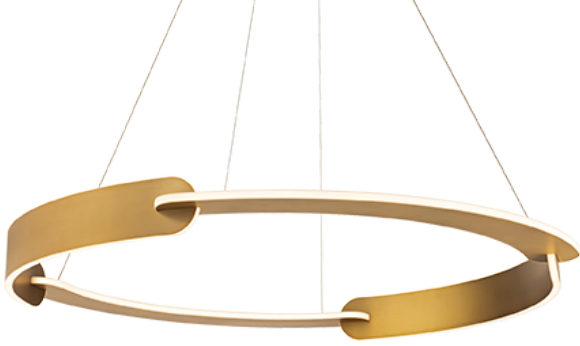

Project:

Location:

Fixture Type:

Catalog Number:

AVAILABLE FINISHES:

Ilios

PD-86342

PRODUCT DESCRIPTION

Enjoy fine living with your invitation to embrace a ring with unparalleled minimalist style. An iconic centerpiece that illuminates with a silica diffuser that transcends the standards for dining areas, entryways and other residential spaces."

FEATURES

- Driver concealed within the canopy
- Ambient illumination
- Spin-on round canopy with minimal hardware
- Thin powered aircraft cables provide an ultra clean look for adjustable suspension height
- Can be mounted on a sloped ceiling
- Patented design

SPECIFICATIONS

Rated Life	54000 Hours
Standards	ETL, cETL,Damp Location Listed, Title 24 JA8: 2019 Compliant
Input	120-277V, 50/60Hz
Dimming	ELV, 0-10V, TRIAC
Color Temp	3000K
CRI	90
Construction	Extruded aluminum body with silica diffuser