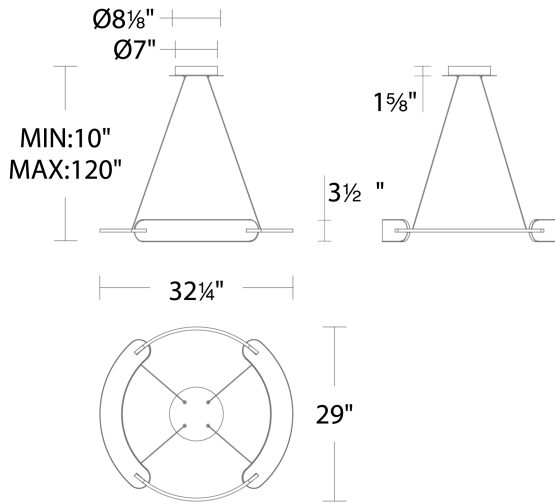

REPLACEMENT PARTS

HDW-HY23-WA - Hardware Pack

PD-86332

Model & Size	Color Temp	Finish	LED Watts	LED Lumens	Delivered Lumens
PD-86332 32"	3000K 3000K	AB Aged Brass BK Black	45.5W 45.5W	3141 3141	1616 1616

Example: **PD-86332-BK**

For custom requests please contact customs@modernforms.com