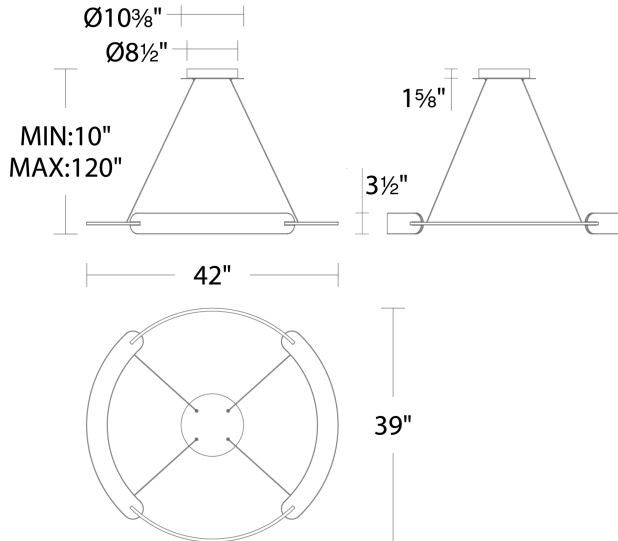

REPLACEMENT PARTS

HDW-HY23-WA - Hardware Pack

PD-86342

Model & Size	Color Temp	Finish	LED Watts	LED Lumens	Delivered Lumens
PD-86342 42"	3000K 3000K	AB Aged Brass BK Black	70.2W 70.2W	4718 4718	2425 2425

Example: **PD-86342-BK**

For custom requests please contact customs@modernforms.com