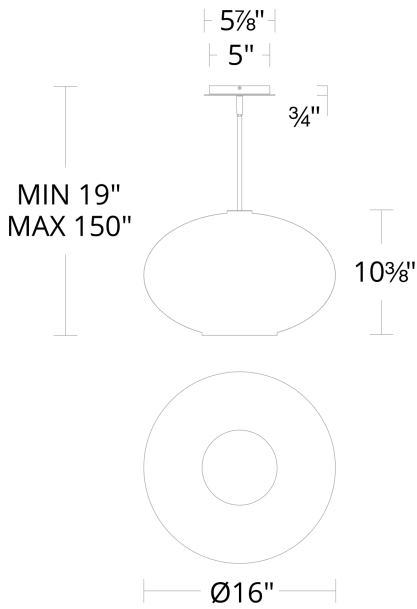

Project: _____

Location: _____

Fixture Type: _____

Catalog Number: _____

AVAILABLE FINISHES:

Illusion

PD-72316

PRODUCT DESCRIPTION

Perfect in design and function. Oval shaped, etched opal glass provides beautiful and consistent illumination from integral LEDs concealed within.

FEATURES

- Driver concealed within the canopy
- Mouth blown etched opal glass
- Spin-on round canopy with minimal hardware
- Three 12" and one 6" down rods included (additional sold separately)
- Slope ceiling adaptable. Hang straight swivel.
- Built in color temperature adjustability. Switch from 2700K/3000K/3500K

SPECIFICATIONS

Rated Life	50000 Hours
Standards	ETL, cETL,Damp Location Listed,Title 24 JA8: 2019 Compliant
Input	120/277V,50/60Hz
Dimming	ELV: 100-5%,TRIAC: 100-10%
Color Temp	3500K,3000K,2700K
CRI	90
Construction	Mouth blown etched opal glass with decorative metalwork

PD-72316

Model & Size	Color Temp	Finish	LED Watts	LED Lumens	Delivered Lumens
PD-72316 16"	2700K	AB Aged Brass	20.2W	3370	1554
	2700K	BK Black	20.2W	3370	1554
	3000K	AB Aged Brass	20.2W	3370	1554
	3000K	BK Black	20.2W	3370	1554
	3500K	AB Aged Brass	20.2W	3370	1554
	3500K	BK Black	20.2W	3370	1554