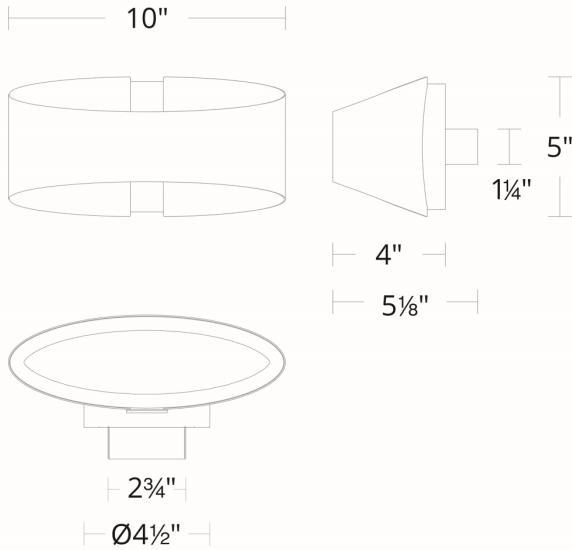

Project:

Location:

Fixture Type:

Catalog Number:

AVAILABLE FINISHES:

Swerve

WS-20210

PRODUCT DESCRIPTION

WS-20210

Model & Size	Color Temp	Finish	LED Watts	LED Lumens	Delivered Lumens
WS-20210 10"	3000K	BN Brushed Nickel BZ/BR Bronze/Brushed Brass	15W	990	593

Example: **WS-20210-BZ/BR**

For custom requests please contact customs@modernforms.com