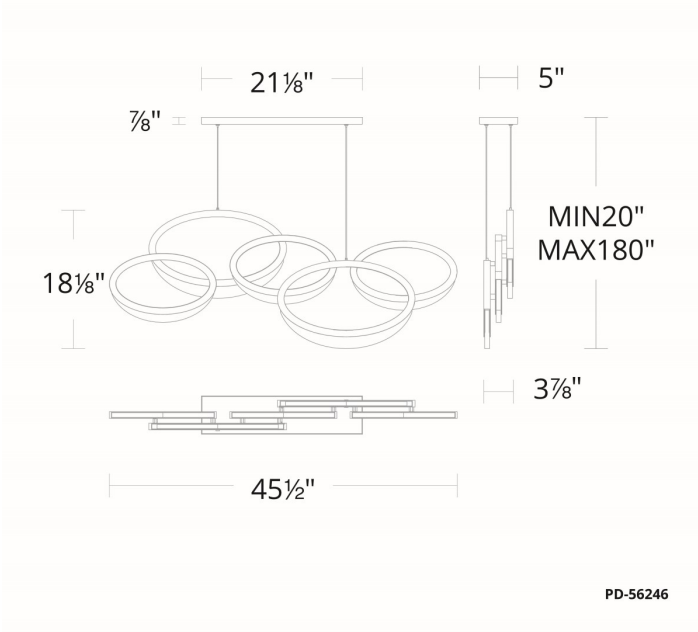

Interlocking perfect rings with stunning Spanish alabaster diffusers make this elaborate luminaire a perfect fit for any interior. Each ring casts an eye catching array of ambient light.

FEATURES

- Driver concealed within the canopy
- Up and downward illumination
- First quality Spanish alabaster
- Natural stone features unique veining and color variation
- Thin powered aircraft cables provide an ultra clean look for adjustable suspension height
- Slide-on rectangular canopy with minimal hardware

SPECIFICATIONS

Rated Life	50000 Hours
Standards	ETL, cETL, Damp Location Listed, Title 24 JA8: 2019 Compliant
Input	120-277V, 50/60Hz
Dimming	ELV, 0-10V, TRIAC
Color Temp	3000K
CRI	90
Construction	Extruded aluminum frame with alabaster shade and PC diffuser

REPLACEMENT PARTS

HDW-SY23-MA - Hardware Pack - BK Finish

PD-56246

Model & Size	Color Temp	Finish	LED Watts	LED Lumens	Delivered Lumens
PD-56246 46"	3000K 3000K	AB Aged Brass BK Black	39.4W 39.4W	4000 4000	1967 1967