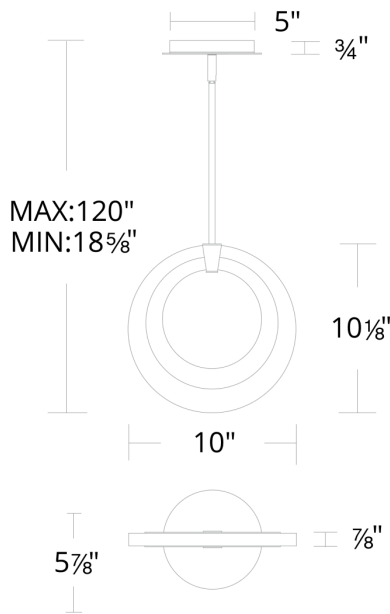

Project: _____

Location: _____

Fixture Type: _____

Catalog Number: _____

AVAILABLE FINISHES:

Serenity

PD-38210

PRODUCT DESCRIPTION

FEATURES

- Driver concealed within the canopy
- Artisanal wispy glass shade. Each handcrafted piece is unique and lends itself to slight variations.
- Three 12" and one 6" down rods included (additional sold separately)
- Slope ceiling adaptable. Hang straight swivels up to 90 degrees

SPECIFICATIONS

Rated Life	54000 Hours
Standards	ETL, cETL, Damp Location Listed, Title 24 JA8: 2019 Compliant
Input	120/277V, 50/60Hz
Dimming	ELV: 100-5%, TRIAC: 100-10%
Color Temp	3000K
CRI	90
Construction	Aluminum frame with decorative pressed glass diffuser

REPLACEMENT PARTS

- RPL-RODIN06-886-AB - 6" Rod (AB Finish)
- RPL-RODIN06-886-BK - 6" Rod (BK Finish)
- RPL-RODIN12-886-AB - 12" Rod (AB Finish)
- RPL-RODIN12-886-BK - 12" Rod (BK Finish)

PD-38210

Model & Size	Color Temp	Finish	LED Watts	LED Lumens	Delivered Lumens
PD-38210 10"	3000K	AB Aged Brass	14.7W	680	444
	3000K	BK Black	14.7W	680	444