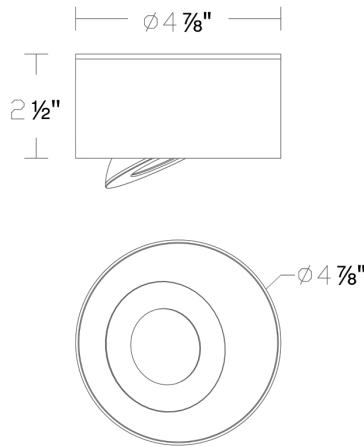

# I Spy

FM-W44205

**PRODUCT DESCRIPTION**

"Versatile, adjustable, functional. This outdoor ceiling and wall luminaire delivers directional accent illumination with beam angles up to 40 degrees. Built-in adjustable color temperature offers lighting at color temperatures of 3000K, 3500K and 4000K.

**FEATURES**

- Driver concealed within the fixture
- Adjustable beam angle up to 40 degrees
- Rotatable multi-axis gimbal ring
- Built in color temperature adjustability. Switch from 3000K/3500K/4000K

**SPECIFICATIONS**

FM-W44205

Model & Size	Color Temp	Finish	LED Watts	LED Lumens	Delivered Lumens
FM-W44205 5"	3000K 3500K 4000K	BK Black WT White	9.1W	1185	759

Example: **FM-W44205-40-WT**

For custom requests please contact [customs@modernforms.com](mailto:customs@modernforms.com)