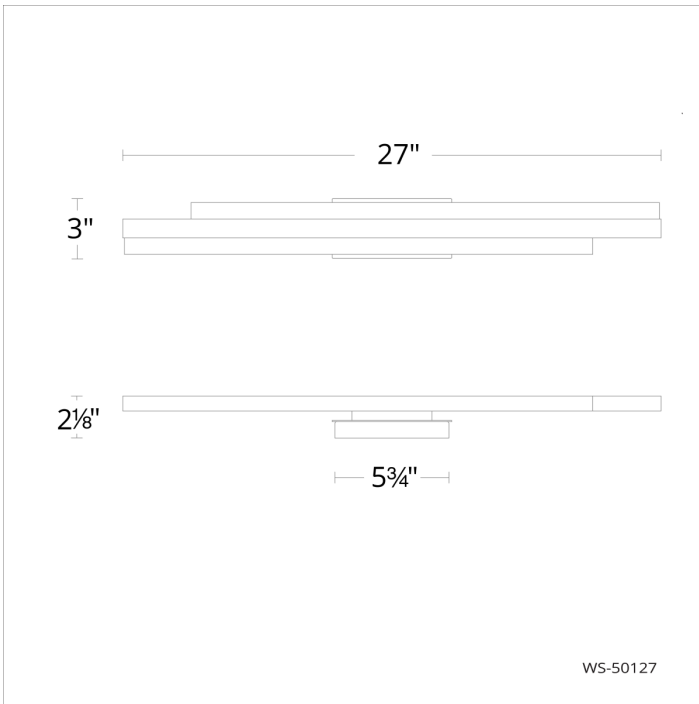

Asymmetrical elegance in lumosity. Double blocks of cloudy acrylic sandwich a metal bar. Artisan crafted for all orientations around your vanity in a fine bath.

FEATURES

- Driver concealed within the canopy
- Artisan crafted milky cloud acrylic
- Each unique piece lends itself to variations in milkiness
- Conversion plate included to accommodate 4" junction box

SPECIFICATIONS

Rated Life	50000 Hours
Standards	ETL, cETL, Damp Location Listed, 2019 Compliant
Input	120/277V, 50/60Hz
Dimming	ELV: 100-5%, TRIAC: 100-5%
Mounting	Can be mounted on wall in all orientations
Color Temp	3000K
CRI	90
Construction	"Extruded aluminum body with decorative acrylic shade and PC diffuser diffuser "

WS-50127

Model & Size	Color Temp	Finish	LED Watts	LED Lumens	Delivered Lumens
WS-50127 27"	3000K	BK Black	27.7W	3185	1910

Example: **WS-50127-BK**

For custom requests please contact customs@modernforms.com

Model & Size	Color Temp	Finish	LED Watts	LED Lumens	Delivered Lumens
WS-50137 37"	3000K	BK Black	33.7W	3675	1636

Example: **WS-50137-BK**

For custom requests please contact customs@modernforms.com