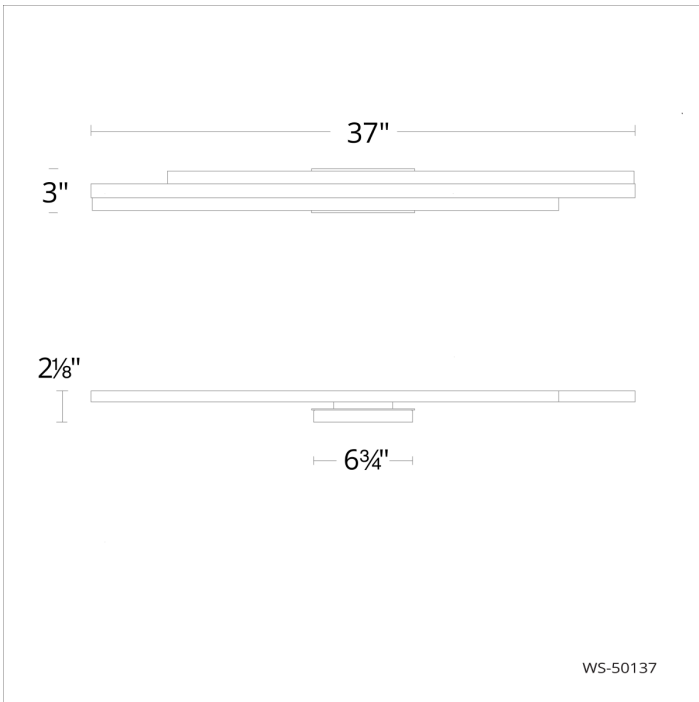

WS-50127

Model & Size	Color Temp	Finish	LED Watts	LED Lumens	Delivered Lumens
WS-50127 27"	3000K	BK Black	27.7W	3185	1910

Example: **WS-50127-BK**

For custom requests please contact customs@modernforms.com

Model & Size	Color Temp	Finish	LED Watts	LED Lumens	Delivered Lumens
WS-50137 37"	3000K	BK Black	33.7W	3675	1636

Example: **WS-50137-BK**

For custom requests please contact customs@modernforms.com