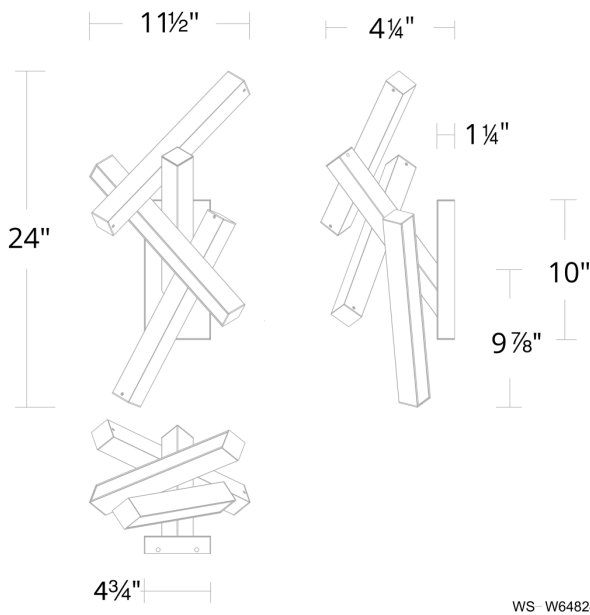

Project: _____

Location: _____

Fixture Type: _____

Catalog Number: _____

AVAILABLE FINISHES:

Chaos

WS-W64824

PRODUCT DESCRIPTION

Add this random work of art into your outdoor or indoor setting. Stack two or three fixtures together to make a singular design statement in large homes or commercial settings. Bars of light are assembled in an amazing arrangement concealing integral LEDs. An extraordinary array of entangled forms of light.

FEATURES

- Driver concealed within the canopy
- Wet location rated for outdoor use
- Fixed sculptural form

SPECIFICATIONS

Rated Life	54000 Hours
Standards	IP65,Wet Location Listed,Title 24 JA8: 2019 Compliant
Input	120-277v
Dimming	ELV, 0-10V, TRIAC
Mounting	Can be mounted on wall in all orientations
Color Temp	3000K
CRI	90
Construction	Extruded aluminum body with PC diffuser

WS-W64824

Model & Size	Color Temp	Finish	LED Watts	LED Lumens	Delivered Lumens
WS-W64824 24"	3000K	BK Black	22.7W	1228	768

Example: **WS-W64824-BK**