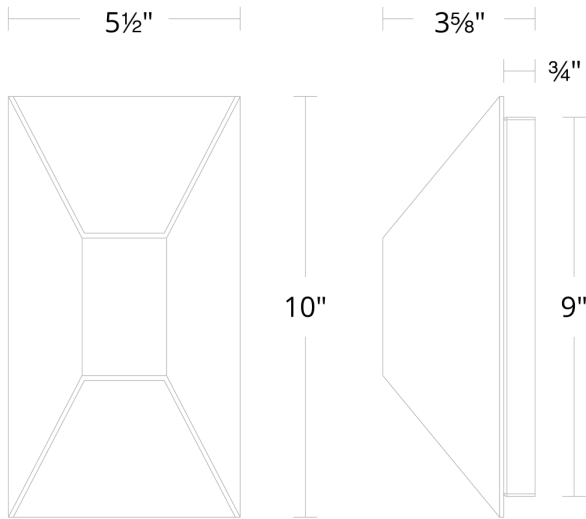

WS-W24110

Model & Size	Color Temp	Finish	LED Watts	LED Lumens	Delivered Lumens
WS-W24110 10"	3000K	AL Brushed Aluminum	15.3W	632	472
	3000K	BK Black	15.3W	632	472
	3000K	BZ Bronze	15.3W	632	472
	3000K	WT White	15.3W	632	472
	3500K	AL Brushed Aluminum	15.3W	710	472
	3500K	BK Black	15.3W	710	472
	3500K	BZ Bronze	15.3W	710	472
	3500K	WT White	15.3W	710	472
	4000K	AL Brushed Aluminum	15.3W	641	472
	4000K	BK Black	15.3W	641	472
	4000K	BZ Bronze	15.3W	641	472
	4000K	WT White	15.3W	641	472