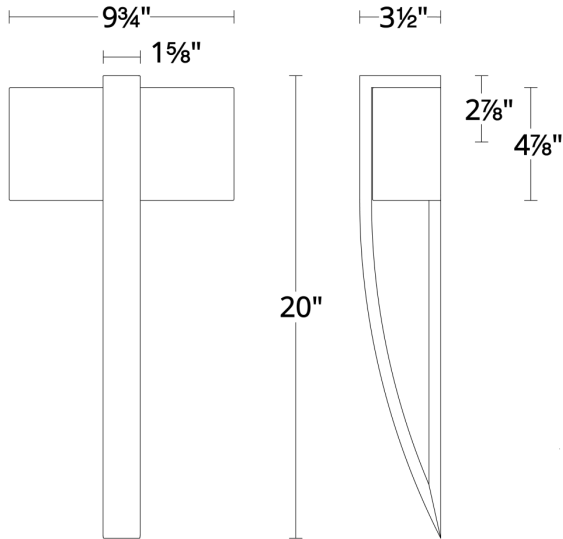

**REPLACEMENT PARTS**

- RPL-SHA-60120 - Fabric Shade
- RPL-DIF-60120-01 - Top Diffuser
- RPL-DIF-60120-02 - Bottom Diffuser

WS-60120

Model & Size	Color Temp	Finish	LED Watts	LED Lumens	Delivered Lumens
WS-60120 20"	3000K	AB Aged Brass	10.8W	800	443
	3000K	BN Brushed Nickel	10.8W	800	443