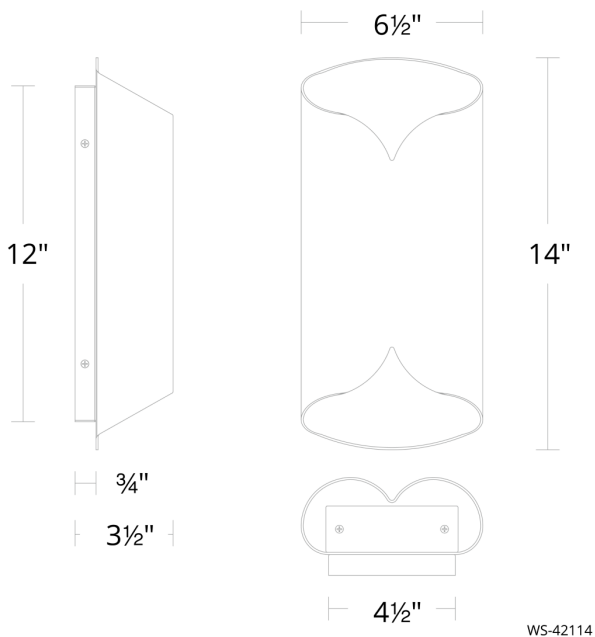

Project:

Location:

Fixture Type:

Catalog Number:

AVAILABLE FINISHES:

Opus

WS-42114

PRODUCT DESCRIPTION

A piece of enchanting light and harmonious design. This ADA wall sconce basks modern living spaces with delectable ambient light. The bronze finished profile features luscious goldleafing, creating an abstract expressionist profile that commands attention. With glowing illumination, the mesmerizing luminaire utilizes integrated and energy-efficient LEDs suitable for placement in residential or hospitality venues. Versatile enough to mount in all directions for a variety of applications.

FEATURES

- ACLED driverless technology
- Up and down illumination
- 14k gold leaf interior

SPECIFICATIONS

Rated Life	54000 Hours
Standards	ETL, cETL, Damp Location Listed
Input	120 VAC
Dimming	TRIAC: 100-5%
Mounting	Can be mounted on wall in all orientations
Color Temp	3000K
CRI	90
Construction	Metal body with silk screen glass diffuser

REPLACEMENT PARTS

HDW-FG21-WA - Hardware Pack

Model & Size	Color Temp	Finish	LED Watts	LED Lumens	Delivered Lumens
WS-42114 14"	3000K	BZ/GL Bronze & Gold Leaf	21.4W	851	647

Example: **WS-42114-BZ/GL**