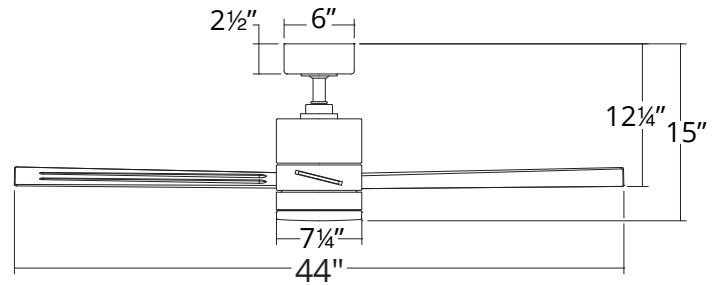

AXIS

FR-W1803-44L

44" Ceiling Fan

MODERN FORMS

SMART FANS

PRODUCT DESCRIPTION

A simple, sophisticated smart fan that works seamlessly in transitional, minimalist and other modern environments, Axis is perfectly sized for medium-sized kitchens, bedrooms and living rooms, and its wet-rated status and weather-resistant finish make it prime for outdoor use as well. Unleash the full potential of Axis with our Modern Forms app, which offers smart features like Adaptive Learning and Away Mode, and helps cut down on energy use by integrating with your smart thermostat.

FEATURES

- 6 fan speeds through both Summer and Winter Modes
- Silent DC motor
- Includes BT remote control
- Compatible with Modern Forms app

AIRFLOW/ENERGY EFFICIENCY

Weighted-Average/High Airflow CFM:	2389/3950
Weighted-Average/High Energy Use (W):	14/16
Estimated Yearly Energy Cost ($):	4
Low/High Efficiency (CFM/W):	63/173
Max RPM:	198

ORDER NUMBER

Model	Housing	Blade
FR-W1803-44L	BZ <i>Bronze</i>	BZ <i>Bronze</i>
	MB <i>Matte Black</i>	MB <i>Matte Black</i>
	MW <i>Matte White</i>	MW <i>Matte White</i>
	TT <i>Titanium Silver</i>	TT <i>Titanium Silver</i>

Example: FR-W1803-44L-MB

- *Results may vary based on application and surroundings.
- *This fan comes uni-pack - blade select options are not available

The Modern Forms app synchronizes seamlessly with smart home devices you already own

modernforms.com
Phone (800) 526.2588
Fax (800) 526.2585

Headquarters/Eastern Distribution Center
44 Harbor Park Drive
Port Washington, NY 11050

Central Distribution Center
1600 Distribution Ct
Lithia Springs, GA 30122

Western Distribution Center
1750 Archibald Avenue
Ontario, CA 91760

SPECIFICATIONS

Construction:	Aluminum, ABS
Blade:	14° Pitch, 44" sweep
Downrod:	.75"W x 4.5"H included
Mounting Slope:	Up to 30°
Wire:	80"
Hanging Weight:	13.5 lbs
Total Power:	37.5W
Standards:	UL/cUL Wet Location listed, Title 24 JA8-2016 Compliant, Title 20, Energy Star rated
Motor Type:	125 x 20 sensorless DC motor

WIRELESS PERFORMANCE

Wi-Fi Range:	Up to 150 ft*
Bluetooth Range:	Up to 150 ft*

LUMINAIRE PERFORMANCE

Light Source:	LED
Light Wattage:	21W
Lumens/Delivered Lumens:	1991-2159 (Based on CCT)/1048
Dimming:	Integrated
CRI:	90
Color Temperature:	2700K, 3000K, 4000K, 5000K
Rated Life:	50,000 hours