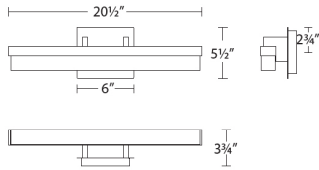

MINX Bath & Interior Sconces

MODERN FORMS

WS-62021 / WS-62029 / WS-62039

Fixture Type:

Catalog Number:

Project: _____

Location: _____