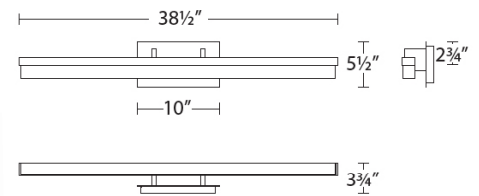

PRODUCT DESCRIPTION

Urbane and sleek. Reclaimed crystalline shards add sparkle and drama with continuous shadow free illumination. An instantly modern classic.

FEATURES

- Reclaimed K5 crystal
- Downlight illumination
- Universal Driver (120V-277V) concealed within the canopy
- Dimming: ELV, 0-10V, TRIAC
- Rated Life: 50,000 hours
- Color Temp: 3000K
- CRI: 90

SPECIFICATIONS

Construction: Aluminum body with K5 crystal insert acrylic

Light Source: High output LED

Finish: Aged Brass (AB), Brushed Nickel (BN)

Standards: ETL & cETL, Damp Location listed, Title 24 Compliant, ADA Compliant

ORDER NUMBER

Model	Size	Watt	Voltage	LED Lumens	Delivered Lumens	Finish
WS-62021	21"	18W		1,183	862	AB Aged Brass BN Brushed Nickel
WS-62029	29"	25W	120-277V	1,582	1,074	
WS-62039	39"	31W		2,240	1,528	

Example: **WS-62021-AB**

modernforms.com
Phone (800) 526.2588
Fax (800) 526.2585

Headquarters/Eastern Distribution Center
44 Harbor Park Drive
Port Washington, NY 11050

Central Distribution Center
1600 Distribution Ct
Lithia Springs, GA 30122

Western Distribution Center
1750 Archibald Avenue
Ontario, CA 91760