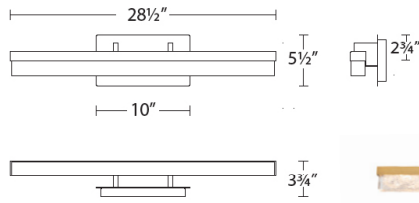

PRODUCT DESCRIPTION

Urbane and sleek. Reclaimed crystalline shards add sparkle and drama with continuous shadow free illumination. An instantly modern classic.

FEATURES

- Reclaimed K5 crystal
- Downlight illumination
- Universal Driver (120V-277V) concealed within the canopy
- Dimming: ELV, 0-10V, TRIAC
- Rated Life: 50,000 hours
- Color Temp: 3000K
- CRI: 90

SPECIFICATIONS

Construction: Aluminum body with K5 crystal insert acrylic

Light Source: High output LED

Finish: Aged Brass (AB), Brushed Nickel (BN)

Standards: ETL & cETL, Damp Location listed, Title 24 Compliant, ADA Compliant

ORDER NUMBER

Model	Size	Watt	Voltage	LED Lumens	Delivered Lumens	Finish
WS-62021	21"	18W		1,183	862	AB Aged Brass BN Brushed Nickel
WS-62029	29"	25W	120-277V	1,582	1,074	
WS-62039	39"	31W		2,240	1,528	

Example: **WS-62021-AB**

modernforms.com
Phone (800) 526.2588
Fax (800) 526.2585

Headquarters/Eastern Distribution Center
44 Harbor Park Drive
Port Washington, NY 11050

Central Distribution Center
1600 Distribution Ct
Lithia Springs, GA 30122

Western Distribution Center
1750 Archibald Avenue
Ontario, CA 91760