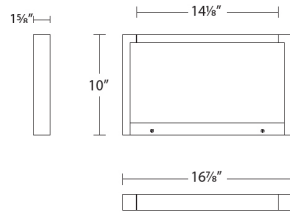

BAUER Task

PL-77017/ PL-77027

MODERN FORMS

Fixture Type:

Catalog Number:

Project: _____

Location: _____