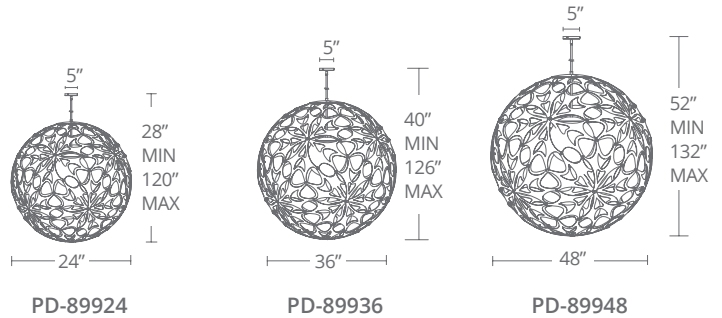

GROOVY Chandelier & Pendants
 PD-89924 / PD-89936 / PD-89948

MODERN FORMS

Fixture Type:

Catalog Number:

Project: _____

Location: _____

PRODUCT DESCRIPTION

Nostalgic throwback paying homage to the sixties. Rigid acrylic structure wrapped in a double layer of acoustic felt available in three two-tone color combinations. A fun and funky addition to chic open space designs. Groovy brings an upscale downtown vibe to any space while reducing echo and noise pollution from crowds.

FEATURES

- Acoustic felt (assembly required)*
- 3 felt color options and 3 hardware finish options
- Mouth blown etched opal glass
- Three 12" and one 6" down rods included (additional down rods available for purchase)
- Rated Life: 50,000 hours
- Color temp: 3000K
- CRI: 90

ORDER NUMBER

Model	Dia.	Wattage	Voltage	LED Lumens	Delivered Lumens	Finish	Hardware
PD-89924	24"	9.5W		777	236	BK/GO Black/Gold	AB Aged Brass
PD-89936	36"	14W	120-277V	897	274	CM/BL Cream/Blue	BN Brushed Nickel
PD-89948	48"	14W		906	286	GN/PK Green/Pink	WT White