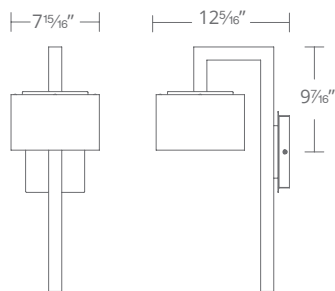

**Fixture Type:**

**Catalog Number:**

**Project:**

**Location:**

**PRODUCT DESCRIPTION**

Urban elegance and stunning LED illumination in this geometric linen shade suspended under a cantilevered brushed nickel arm. This interior sconce with on-board touch dimming will update a bedroom or guestroom.

**SPECIFICATIONS**

**Construction:** Aluminum with fabric shade

**Light Source:** High output LED

**Finish:** Brushed Nickel (BN)

**FEATURES**

- Urban elegance
- Driver with integrated dimmer
- Rated Life: 50,000 hours
- Color temp: 3000K
- CRI: 90

**ORDER NUMBER**

Model	Height	Wattage	Voltage	LED Lumens	Delivered Lumens	Finish
WS-85922	22"	7.5W	120V	600	278	BN <i>Brushed Nickel</i> 

Example: WS-85922-BN