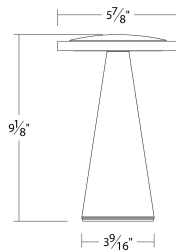

CUTE – model: TL-27906
LED Table Lamp

MODERN FORMS