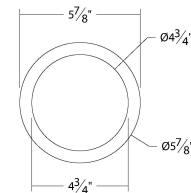

Fixture Type:

Catalog Number:

Project: _____

Location: _____