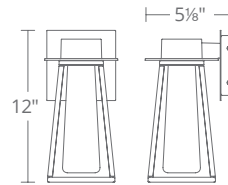

WS-W17912

Fixture Type: _____

Catalog Number: _____

Project: _____

Location: _____

PRODUCT DESCRIPTION

Classic lantern profile artfully expressed in black lines. A clear mouth blown glass element within reveals a spectral reference to an Edison filament lamp of old. A contemporary art piece idea for welcoming friends and family in entryways and lobbies in residential and hospitality venues.

FEATURES

- Mouth-blown grooved etched glass
- Weather-resistant powder coat
- Dimmer: ELV, TRIAC, 0-10V
- Universal Driver (120-277V)
- Rated Life: 50,000 hours
- Color temp: 3000K
- CRI: 90

SPECIFICATIONS

Construction: Aluminum

Light Source: High output LED

Finish: Black (BK)

Standards: ETL & cETL Wet Location listed

ORDER NUMBER

Model	Wattage	Voltage	LED Lumens	Delivered Lumens	Finish
WS-W17909	9" 9W		343	242	BK Black
WS-W17912	12" 12.5W	120V-277V	555	426	
WS-W17917	17" 17.5W		610	503	

Example: **WS-W17909-BK**

modernforms.com
Phone (866) 810.6615
Fax (800) 526.2585

Headquarters/Eastern Distribution Center
44 Harbor Park Drive
Port Washington, NY 11050

Central Distribution Center
1600 Distribution Ct
Lithia Springs, GA 30122

Western Distribution Center
1750 Archibald Avenue
Ontario, CA 91760