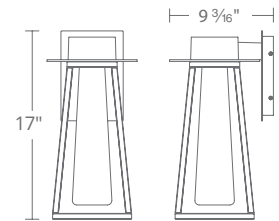

WS-W17917

Fixture Type: _____

Catalog Number: _____

Project: _____

Location: _____

PRODUCT DESCRIPTION

Classic lantern profile artfully expressed in black lines. A clear mouth blown glass element within reveals a spectral reference to an Edison filament lamp of old. A contemporary art piece idea for welcoming friends and family in entryways and lobbies in residential and hospitality venues.

FEATURES

- Mouth-blown grooved etched glass
- Weather-resistant powder coat
- Dimmer: ELV, TRIAC, 0-10V
- Universal Driver (120-277V)
- Rated Life: 50,000 hours
- Color temp: 3000K
- CRI: 90

SPECIFICATIONS

Construction: Aluminum

Light Source: High output LED

Finish: Black (BK)

Standards: ETL & cETL Wet Location listed

ORDER NUMBER

Model	Wattage	Voltage	LED Lumens	Delivered Lumens	Finish
WS-W17909	9" 9W		343	242	BK Black
WS-W17912	12" 12.5W	120V-277V	555	426	
WS-W17917	17" 17.5W		610	503	

Example: **WS-W17909-BK**

modernforms.com
Phone (866) 810.6615
Fax (800) 526.2585

Headquarters/Eastern Distribution Center
44 Harbor Park Drive
Port Washington, NY 11050

Central Distribution Center
1600 Distribution Ct
Lithia Springs, GA 30122

Western Distribution Center
1750 Archibald Avenue
Ontario, CA 91760