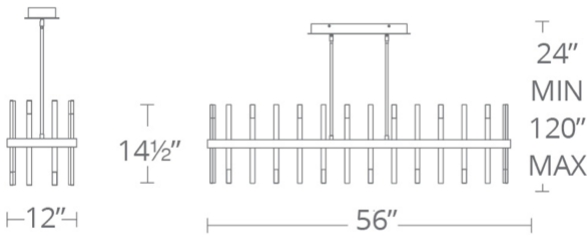

- Driver concealed within the canopy
- Sanded acrylic diffuser spreads light evenly
- Slope ceiling adaptable. Hang straight swivels up to 90 degrees

**SPECIFICATIONS**

Rated Life	50000 Hours
Standards	ETL, cETL,Damp Location Listed,Title 24 JA8: 2019 Compliant
Input	120-277V,50/60Hz
Dimming	ELV, 0-10V, TRIAC
Color Temp	3000K
CRI	90
Construction	Aluminum hardware, Sanded acrylic diffuser

**REPLACEMENT PARTS**

- ROD-I06-PC132T-BK - 6" Rod
- ROD-I12-PC132T-BK - 12" Rod

Model & Size	Color Temp	Finish	LED Watts	LED Lumens	Delivered Lumens
PD-87956 56"	3000K	BK/AB Black & Aged Brass	91W	8190	4244