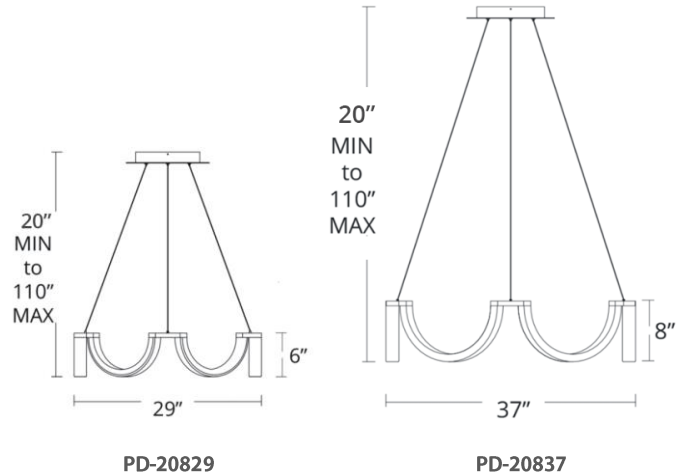

Fixture Type:

Catalog Number:

Project:

Location:

PRODUCT DESCRIPTION

Soft, elliptic curves flow through this elegant form and give it a decidedly feminine look that meshes well with the effulgent LED light and powder white finish. While the rounded shapes give a subtle nod to traditional design, this chandelier is unequivocally modern, featuring the finest technology and materials along with an aesthetic that's part minimalist, part sci-fi.

FEATURES

- Silica gel diffusers
- Thin, powered aircraft cables provide an ultra-clean look and are easy to adjust for customized suspension height
- **Universal Driver** (120V-220V-277V) within canopy
- Dimmer: ELV, 0-10V
- CRI: 90
- Rated Life: 36,000 hours
- Minimum Suspension: 20", Maximum Suspension: 110"

SPECIFICATIONS

- Construction:** Aluminum
- Light Source:** High output LED
- Finish:** White
- Standards:** ETL & cETL listed

ORDER NUMBER

Model	Wattage	Voltage	LED Lumens	Delivered Lumens	Finish	
PD-20829	29"	31W	120V-277V	2808	1845	WT White
PD-20837	37"	41W		3531	2320	