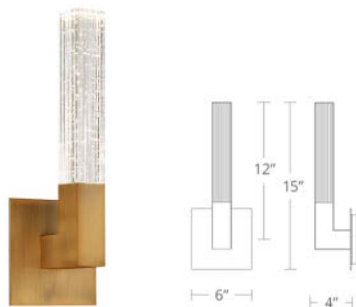

WS-30835

Fixture Type:

Catalog Number:

Project:

Location:

WS-30815

**PRODUCT DESCRIPTION**

In a luxe aged brass finish, Cinema makes a modern statement that's right in line with the latest trends. Painstakingly V-cut seeded crystal adds understated glamour when it fills with light sourced from high-performance LEDs. With a variety of styles in the family, Cinema creates a matching lighting environment that can pull multiple rooms together.

**SPECIFICATIONS**

**Construction:** V-cut K5 crystal

**Light Source:** High output LED

**Finish:** Aged Brass

**Standards:** ETL & cETL listed

**ORDER NUMBER**

Model	Wattage	Voltage	LED Lumens	Delivered Lumens	Finish
WS-30815	15" 7W	120V-277V	544	436	AB Aged Brass
WS-30835	35" 21W		953	789	