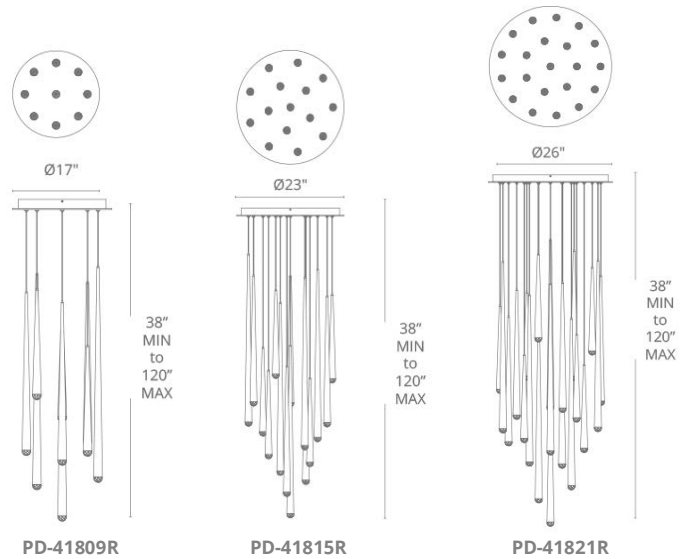

Fixture Type: _____

Catalog Number: _____

Project: _____

Location: _____

PRODUCT DESCRIPTION

Suspended alone, in pairs or multiples as a beautiful chandelier, Cascade captures the imagination and makes an alluring presentation in restaurants, hotel atriums and residences alike. The slim tapered form has a minimalist sensibility that we enhanced with a new flat cap design, crafted in precision-cut glass. Available in a new matte black finish as well as original and glamorous polished nickel.

FEATURES

- Aluminum hardware, precision-cut CNC glass
- Thin aircraft cables provide an ultra-clean look and are easy to adjust for customized suspension height
- **Universal voltage driver** (120V-220V-277V) within canopy
- Dimmer: ELV
- CRI: 90
- Rated Life: 60,000 hours
- Minimum Suspension: 29, Maximum Suspension: 120

SPECIFICATIONS

Construction: Aluminum, Etched Glass Accent

Light Source: High output LED

Finish: Black, Polished Nickel

Standards: ETL & cETL listed

CASCADE Chandeliers & Pendants

MODERN FORMS

PD-41803R / PD-41805R / PD-41809R / PD-41815R / PD-41821R

ORDER NUMBER

Model		Wattage	Voltage	LED Lumens	Delivered Lumens	Finish
PD-41803R	3 Lights	23W		1380	1185	BK Black PN Polished Nickel
PD-41805R	5 Lights	38W		2300	1975	
PD-41809R	9 Lights	68W	120V-277V	4140	3580	
PD-41815R	15 Lights	113W		6895	5900	
PD-41821R	21 Lights	158W		9655	8265	