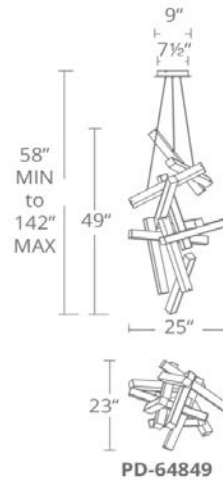

Fixture Type: _____

Catalog Number: _____

Project: _____

Location: _____

PRODUCT DESCRIPTION

Like piano keys falling through the air, Chaos freezes a moment in time with breathtaking elegance. Ultra-thin powered aircraft cables stabilize the suspension, holding everything in place with as little visual interference as possible, and each section of this sculptural form is equipped with consistent, highly efficient LEDs for refined illumination throughout. Available in brushed aluminum, aged brass or black. Let chaos reign.

SPECIFICATIONS

Construction: Aluminum

Light Source: High output LED

Finish: Brushed Aluminum, Aged Brass, Black

Standards: ETL & cETL listed

FEATURES

- Fixed sculptural form
- Thin powered aircraft cables provide an ultra-clean look
- **Universal Driver** (120V-220V-277V) within canopy
- **Title 24 Compliant**
- Dimmer: ELV, 0-10V
- Color Temperature: 3000K
- CRI: 90
- Rated Life: 50,000 hours

ORDER NUMBER

Model	Wattage	Voltage	LED Lumens	Delivered Lumens	Finish
PD-64849	49"	30W	120V-277V	2123	1923
PD-64875	75"	80W		5260	4960
					AL Brushed Aluminum AB Aged Brass BK Black

Example: PD-64849-AB