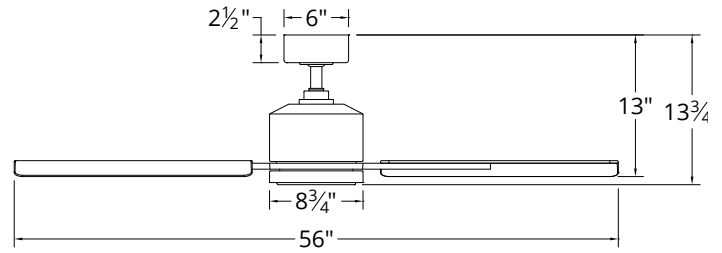

CERVANTES

FR-W1806-56L

56" Ceiling Fan

MODERN FORMS SMART FANS

PRODUCT DESCRIPTION

Modern luxury is all about making life simpler- that's exactly what Cervantes does for you. With our Modern Forms app, you can map out schedules, optimize energy use and integrate with smart home devices you already own, like Amazon Alexa and Google Assistant. And Cervantes's clean, offset blades slice through the air with barely a whisper- that's because the powerful DC motor keeps things running smooth and super quiet. Available in versatile oil-rubbed bronze and graphite finishes.

FEATURES

- 6 fan speeds through both Summer and Winter Modes
- Silent DC motor
- Includes Bluetooth remote control
- Optional wall control for 3, 4-way control sold separately
- Compatible with Modern Forms app

AIRFLOW/ENERGY EFFICIENCY

Weighted-Average/High Airflow CFM:	2798/6577
Weighted-Average/High Energy Use (W):	13/29
Estimated Yearly Energy Cost ($):	4
Weighted-Average/High Efficiency (CFM/W):	211/228
Max RPM:	153

ORDER NUMBER

Model	Housing	Blade
FR-W1806-56L	GH Graphite	WG Weathered Gray
	MB Matte Black	BW Barn Wood
	OB Oil Rubbed Bronze	DW Dark Walnut

Example: **FR-W1806-56L-MB/BW**

For 2700K add "-27" ; for 3500K add "-35" before the finish: **FR-W1806-56L27MBBW**

*Results may vary based on application and surroundings.

*This fan comes uni-pack - blade select options are not available

The Modern Forms app synchronizes seamlessly with smart home devices you already own

SPECIFICATIONS

Construction:	Aluminum, ABS
Blade:	14° Pitch, 56" sweep
Downrod:	.75"W x 4.5"H included
Mounting Slope:	Up to 30°
Wire:	80"
Hanging Weight:	20 lbs
Total Power:	48.5W
Standards:	UL/cUL Wet Location listed, Title 24 JA8-2016 Compliant, Title 20, Energy Star rated
Motor Type:	125 x 30 sensorless DC motor

WIRELESS PERFORMANCE

Wi-Fi Range:	Up to 150 ft*
Bluetooth Range:	Up to 150 ft

LUMINAIRE PERFORMANCE

Light Source:	LED
Light Wattage:	19.5W
Lumens/Delivered):	1600/429
Dimming:	Integrated
CRI:	90
Color Temperature:	3000K (2700K/3500K options available)
Rated Life:	50,000 hours

modernforms.com
Phone (800) 526.2588
Fax (800) 526.2585

Headquarters/Eastern Distribution Center
44 Harbor Park Drive
Port Washington, NY 11050

Central Distribution Center
1600 Distribution Ct
Lithia Springs, GA 30122

Western Distribution Center
1750 Archibald Avenue
Ontario, CA 91760