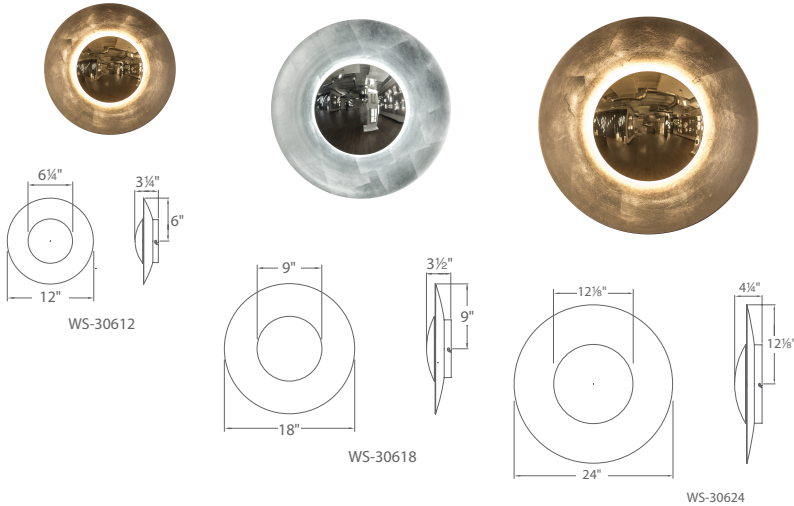

BLAZE – model: WS-306

LED Interior Sconce

Fixture Type:

Catalog Number:

Project: _____

Location: _____

PRODUCT DESCRIPTION

A radiating spectacle of warm indirect illumination from hand applied gold leaf. Offered in three proportional sizes to design in multiples on walls or ceilings.

FEATURES

- Place on wall as sconce or flush mounts to ceiling
- ADA compliant, low profile design available in 12" and 18" sizes
- ETL & cETL damp location listed
- Full range dimming when used with compatible dimmers*
- Driver located in standard 4" junction box
- Universal driver (120V-220V-277V)
- 50,000 hour rated life
- Color Temp: 3000K
- CRI: 90

SPECIFICATIONS

Construction:

Light Source: High output LED.

Finish: Gold Leaf (GL), Silver Leaf (SL)

Standards: ETL & cETL damp location listed. ADA compliant for WS-30612 and WS-30618

ORDER NUMBER

Model	Diameter	Wattage	Voltage	LED Lumens	Delivered Lumens	Finish
WS-30612	12"	10.5W		787	250	GL Gold Leaf/Gold Plated SL Silver Leaf/Polished Nickel
WS-30618	18"	25W	120V-220V-277V	1979	605	
WS-30624	24"	31W		2392	700	

Example: **WS-30612-GL**

modernforms.com
Phone (800) 526.2588
Fax (800) 526.2585

Headquarters/Eastern Distribution Center
44 Harbor Park Drive
Port Washington, NY 11050

Central Distribution Center
1600 Distribution Ct
Lithia Springs, GA 30122

Western Distribution Center
1750 Archibald Avenue
Ontario, CA 91760