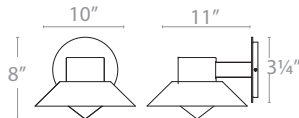

WS-W18710

Fixture Type:

Catalog Number:

Project: _____

Location: _____

PRODUCT DESCRIPTION

Add sophistication to your exteriors with Oslo, a pointedly rendered design influenced by marine and industrial styling. This wall luminaire yields exquisite mouth blown etched opal glass with a unique conical profile. Dark sky friendly with long lasting, energy efficient LEDs. Two finishes and sizes available.

FEATURES

- ETL & cETL Wet location listed, IP65 rated
- Low profile design
- Mouth blown etched opal glass
- Aluminum construction
- No transformer or driver required
- Full range dimming when used with compatible dimmers*
- 80,000 hour rated life
- Color Temp: 3000K
- WS-W18710 is CEC Title 24 Compliant

SPECIFICATIONS

Construction: Aluminum and Mouth blown opal etched glass

Light Source: High output LED.

Finish: Brushed Aluminum (AL), Black (BK)

Standards: ETL & cETL wet location listed IP 65.

ORDER NUMBER

	Length	Wattage	Voltage	LED Lumens	Delivered Lumens	Finish
WS-W18708	8"	8.5W	120V	510	235	AL <i>Brushed Aluminum</i> BK <i>Black</i>
WS-W18710	10"	12W		760	350	

Example: **WS-W18708-AL**

modernforms.com
Phone (800) 526.2588
Fax (800) 526.2585

Headquarters/Eastern Distribution Center
44 Harbor Park Drive
Port Washington, NY 11050

Central Distribution Center
1600 Distribution Ct
Lithia Springs, GA 30122

Western Distribution Center
1750 Archibald Avenue
Ontario, CA 91760