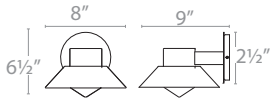

OSLO – model: WS-W187

LED Exterior Sconce

WS-W18708