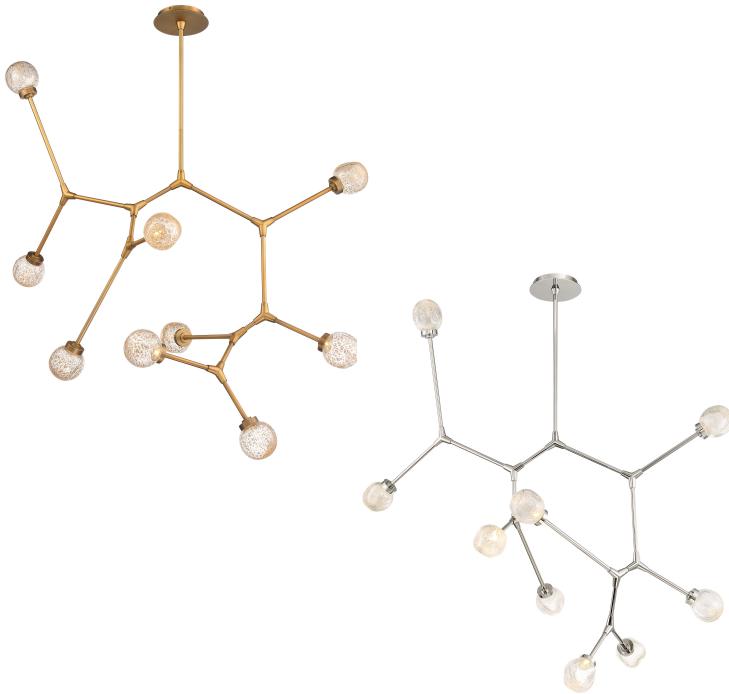

CATALYST Chandelier & Pendants
 PD-53728 / PD-53740 / PD-53751

MODERN FORMS

Fixture Type:

Catalog Number:

Project: _____

Location: _____

PRODUCT DESCRIPTION

Make a bold, breathtaking design statement with extraordinary works of art created in free form. Mounted individually or grouped to create larger chandeliers for ballrooms, lobbies and large living areas. This luxurious, modern adjustable luminaire is offered in three sizes in both polished nickel and aged brass.

FEATURES

- Adjustable arms
- Exclusive free formed mouth-blown art glass with flecks of sterling silver or 14K gold
- Universal Driver (120-277V) within canopy
- Three 12" and one 6" down rods included (additional down rods available for purchase)
- Rated Life: 50,000 hours
- Color temp: 3000K
- CRI: 90

SPECIFICATIONS

Construction: Aluminum

Light Source: High output LED

Dimming: ELV

Finish: Aged Brass and Polished Nickel

Standards: ETL & cETL damp location listed

ORDER NUMBER

Model	Height	Wattage	Voltage	LED Lumens	Delivered Lumens	Finish
PD-53728	8 Lights	15W		795	725	AB Aged Brass PN Polished Nickel
PD-53740	9 Lights	17W	120-277V	1107	925	
PD-53751	10 Lights	19W		1200	1075	