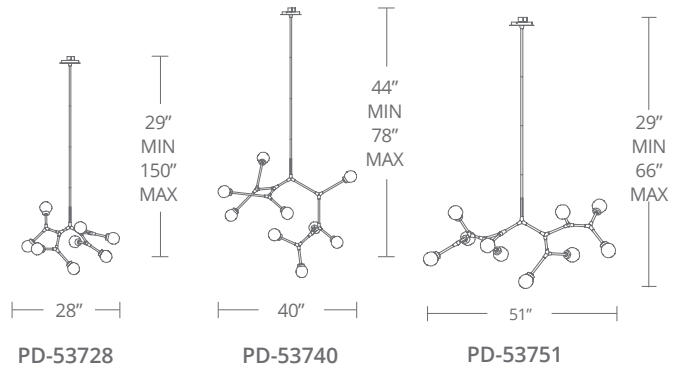

CATALYST Chandelier & Pendants
 PD-53728 / PD-53740 / PD-53751

MODERN FORMS

Fixture Type:

Catalog Number:

Project: _____

Location: _____

PRODUCT DESCRIPTION

Make a bold, breathtaking design statement with extraordinary works of art created in free form. Mounted individually or grouped to create larger chandeliers for ballrooms, lobbies and large living areas. This luxurious, modern adjustable luminaire is offered in three sizes in both polished nickel and aged brass.

FEATURES

- Adjustable arms
- Exclusive free formed mouth-blown art glass with flecks of sterling silver or 14K gold
- Universal Driver (120-277V) within canopy
- Three 12" and one 6" down rods included (additional down rods available for purchase)
- Rated Life: 50,000 hours
- Color temp: 3000K
- CRI: 90

SPECIFICATIONS

Construction: Aluminum

Light Source: High output LED

Dimming: ELV

Finish: Aged Brass and Polished Nickel

Standards: ETL & cETL damp location listed

ORDER NUMBER

Model	Height	Wattage	Voltage	LED Lumens	Delivered Lumens	Finish
PD-53728	8 Lights	15W		795	725	AB Aged Brass PN Polished Nickel
PD-53740	9 Lights	17W	120-277V	1107	925	
PD-53751	10 Lights	19W		1200	1075	