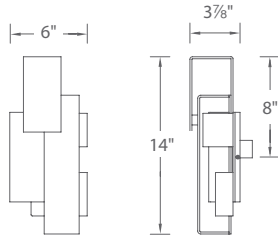

ESCHER – model: WS-95614

LED Interior Sconce

Fixture Type:

Catalog Number:

Project: _____

Location: _____

PRODUCT DESCRIPTION

Enigmatic spatial representation of a continuum. Different vantage points offer differing dramatic views of the entangled metal bands.

FEATURES

- Mount vertically or horizontally
- ADA compliant, low profile design
- ETL & cETL damp location listed
- CEC Title 24 Compliant
- Full range dimming when used with compatible dimmers
- Driver located in outlet box
- Universal driver (120V-220V-277V)
- 85,000 hour rated life
- Color Temp: 3000K
- CRI: 90

SPECIFICATIONS

Construction: Aluminum.

Light Source: High output LED.

Finish: Titanium (TT), White (WT).

Standards: ETL & cETL damp location listed. ADA compliant. CEC Title 24.

ORDER NUMBER

Model	Height	Wattage	Voltage	LED Lumens	Delivered Lumens	Finish
WS-95614	14"	11W	120V-220V-277V	790	130	TT Titanium WT White

Example: **WS-95614-TT**

modernforms.com
Phone (800) 526.2588
Fax (800) 526.2585

Headquarters/Eastern Distribution Center
44 Harbor Park Drive
Port Washington, NY 11050

Central Distribution Center
1600 Distribution Ct
Lithia Springs, GA 30122

Western Distribution Center
1750 Archibald Avenue
Ontario, CA 91760