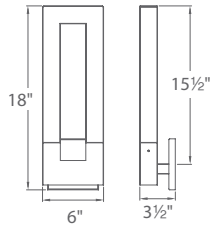

CHILL – model: WS-31618

LED Interior Sconce

Fixture Type:

Catalog Number:

Project: _____

Location: _____

PRODUCT DESCRIPTION

Sparkles emit playfully from light bouncing off bubbles frozen in solid crystal. Powerful LED light sources hidden within a polished nickel frame illuminate upwards and downwards. May be an upscale lobby sconce, a theater room sconce, or luxury bath sconce.

FEATURES

- ADA compliant, low profile design
- Clear seedy crystal
- ETL & cETL damp location listed
- Full range dimming when used with compatible dimmers
- Driver located in outlet box
- Universal driver (120V-220V-277V)
- 35,000 hour rated life
- Color Temp: 3000K
- CRI: 90

SPECIFICATIONS

Construction: Clear seedy crystal.

Light Source: High output LED.

Finish: Polished Nickel (PN).

Standards: ETL & cETL damp location listed. ADA compliant.

ORDER NUMBER

Model	Height	Wattage	Voltage	LED Lumens	Delivered Lumens	Finish
WS-31618	18"	20W	120V-220V-277V	1433	722	PN Polished Nickel

Example: **WS-31618-PN**

modernforms.com
Phone (800) 526.2588
Fax (800) 526.2585

Headquarters/Eastern Distribution Center
44 Harbor Park Drive
Port Washington, NY 11050

Central Distribution Center
1600 Distribution Ct
Lithia Springs, GA 30122

Western Distribution Center
1750 Archibald Avenue
Ontario, CA 91760